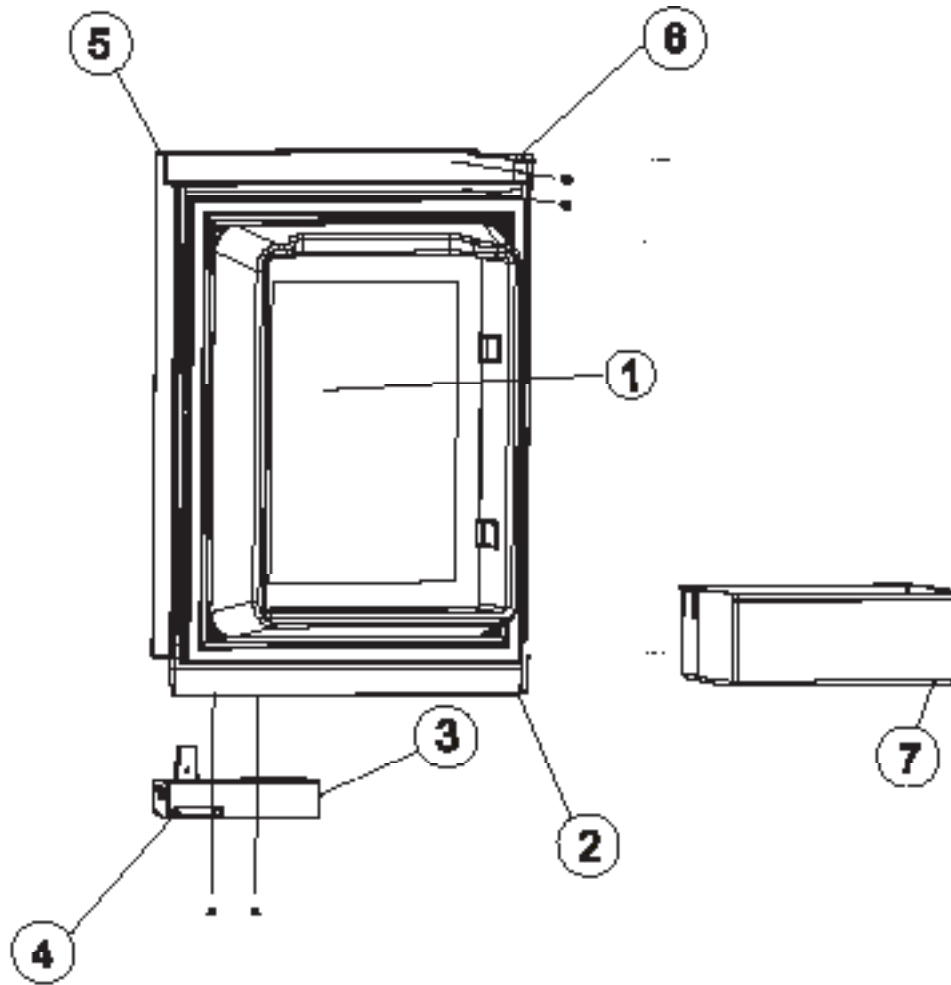

DOOR ASSEMBLY - UPPER LH - 1200 SERIES (WRAPPED DOORS)

NO.	PART #	DESCRIPTION	1200AC SERIES	1200LR SERIES	1201LR SERIES
1	627632	DOOR LINER ASSY-BLACK/POWER COAT (SERIAL # 1298859 & ABOVE)	BK	BK	
	623997	DOOR LINER ASSY-BLACK/VINYL COAT (SERIAL # 1154394 TO 1298858)		BK	
	627635	DOOR LINER ASSY-BLACK/DISPENSER MODELS	BK	BK	
	627631	DOOR LINER ASSY-STAINLESS STEEL/AL-CLEAN (SERIAL # 1435597 & ABOVE)	SS	SS	SS
	627634	DOOR LINER ASSY-STAINLESS STEEL/AL-CLEAN/DISP (SERIAL 1435597 & ABOVE)	SS	SS	SS
	630409	DOOR LINER ASSY-STAINLESS STEEL (VALSPAR/REPLACEMENT DOOR)	SS	SS	SS
	630845	DOOR LINER ASSY-STAINLESS STEEL/DISP (VALSPAR/REPLACEMENT DOOR)	SS	SS	SS
	627633	DOOR LINER ASSY-WHITE		WH	
	62906001	DOOR LINER ASSY-PEWTER ROYCE			WPM
2	618746	HINGE BUSHING-MIDDLE	X	X	X
3	622316	DOOR HANDLE ASSY (SERIAL # 8254600 & ABOVE)	X	X	
	619573	DOOR HANDLE ASSY (SERIAL # 300000 TO 8254600)	X	X	
	621107	DOOR HANDLE ASSY (SERIAL # 300000 & ABOVE)			X
4	619374	STORAGE LATCH-DOOR/BLACK/POINTED (SERIAL # 300000 TO 8254600)	X	X	X
5	623492	DOOR CAP-CENTER	X	X	X
6	623491	DOOR CAP-HINGE	X	X	X
7	622831	BIN-DOOR SHELF (1 PER DOOR)	X	X	X
		PART IS NO LONGER AVAILABLE