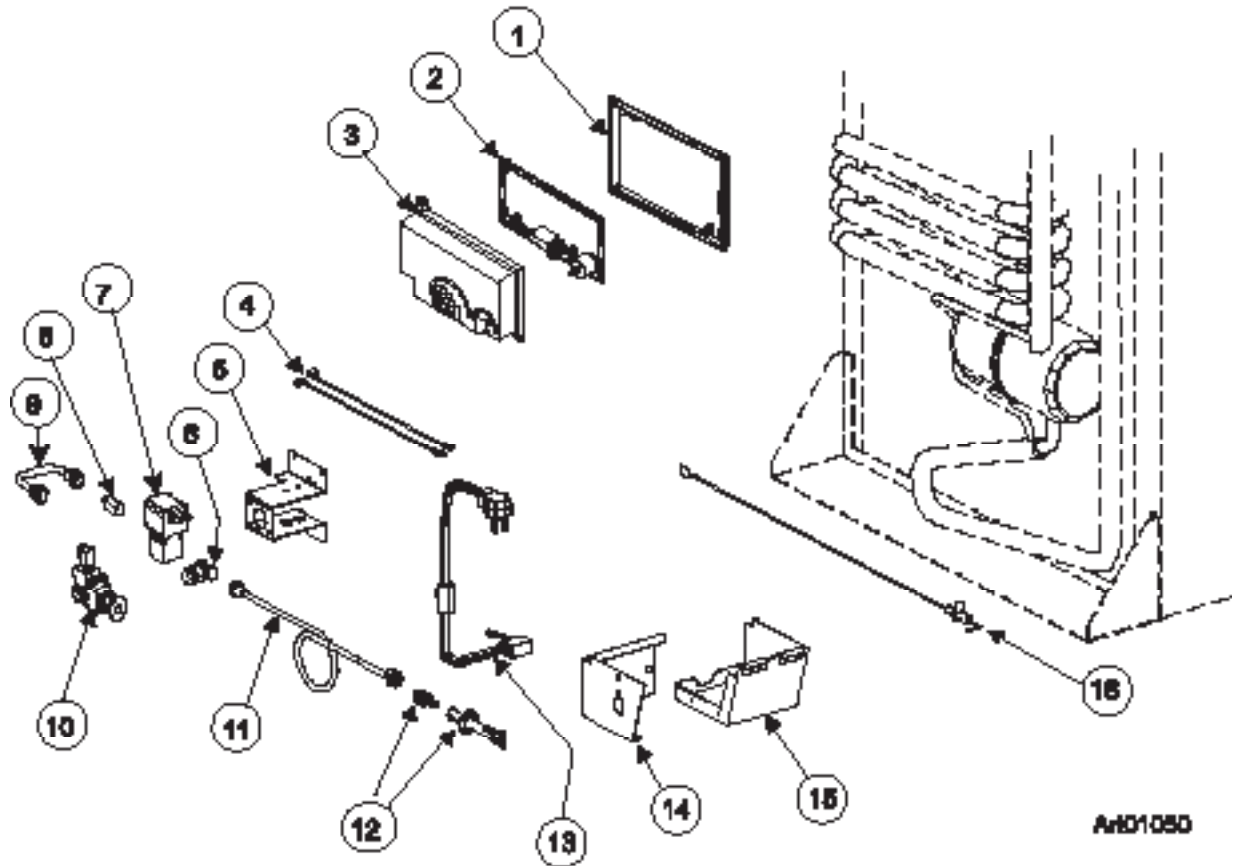

NS = NOT SHOWN

NO LONGER AVAILABLE

CABINET - REAR VIEW CONTROLS (02/14/1999 & BEFORE) - 1200 SERIES (G/E)

NOTE: FOR MODELS WITH A SEPERATE MANUAL SHUT OFF VALVE (SERIAL # 300000 TO 657908).

NO.	PART #	DESCRIPTION	1200LR SERIES
1	618186	BASE-POWER BOARD	X
2	624869	KIT-CONTROL ASSY/POWER BOARD/1200 SERIES/GRAY (SERIAL # 0300000 TO 0657908)	SEE NOTE
3	618185	COVER-POWER SUPPLY	X
4	621448	WIRE-WHITE/9"/GAS VALVE (2 PER ASSEMBLY)	X
5	61694022	BRACKET-MOUNTING/GAS VALVE	X
6	61594422	PRESSURE TAP	X
	61445322	PLUG-1/8" FOR PRESSURE TAP	X
7	621334	KIT-GAS VALVE/BRACKET/WIRES	X
8	61546822	CONNECTOR-MALE	X
9	61694622	UNION TUBE	X
10	61694922	MANUAL SHUT OFF VALVE ASSY (USE 621445)	X
11	618937	BURNER TUBE (USE 621445)	X
12	629013	KIT-BURNER ORIFICE ADAPTER ASSY	X
13	61554422	CORD-AC POWER (SERIAL # 300000 TO 657908 FOR MODEL 1200LRIM)	X
	618406	CORD-AC POWER/IM (SERIAL # 300000 TO 657908)	X
14	618910	COVER ASSY-BURNER BOX	X
15	618902	BASE-BURNER BOX	X
16	61692222	ELECTRODE-SPARK/SENSE/SINGLE ELECTRODE/0.25" (USE 638097)	X
	638097	KIT SERVICE SPARK SENSE ELECTRODE REPLACEMENT	X