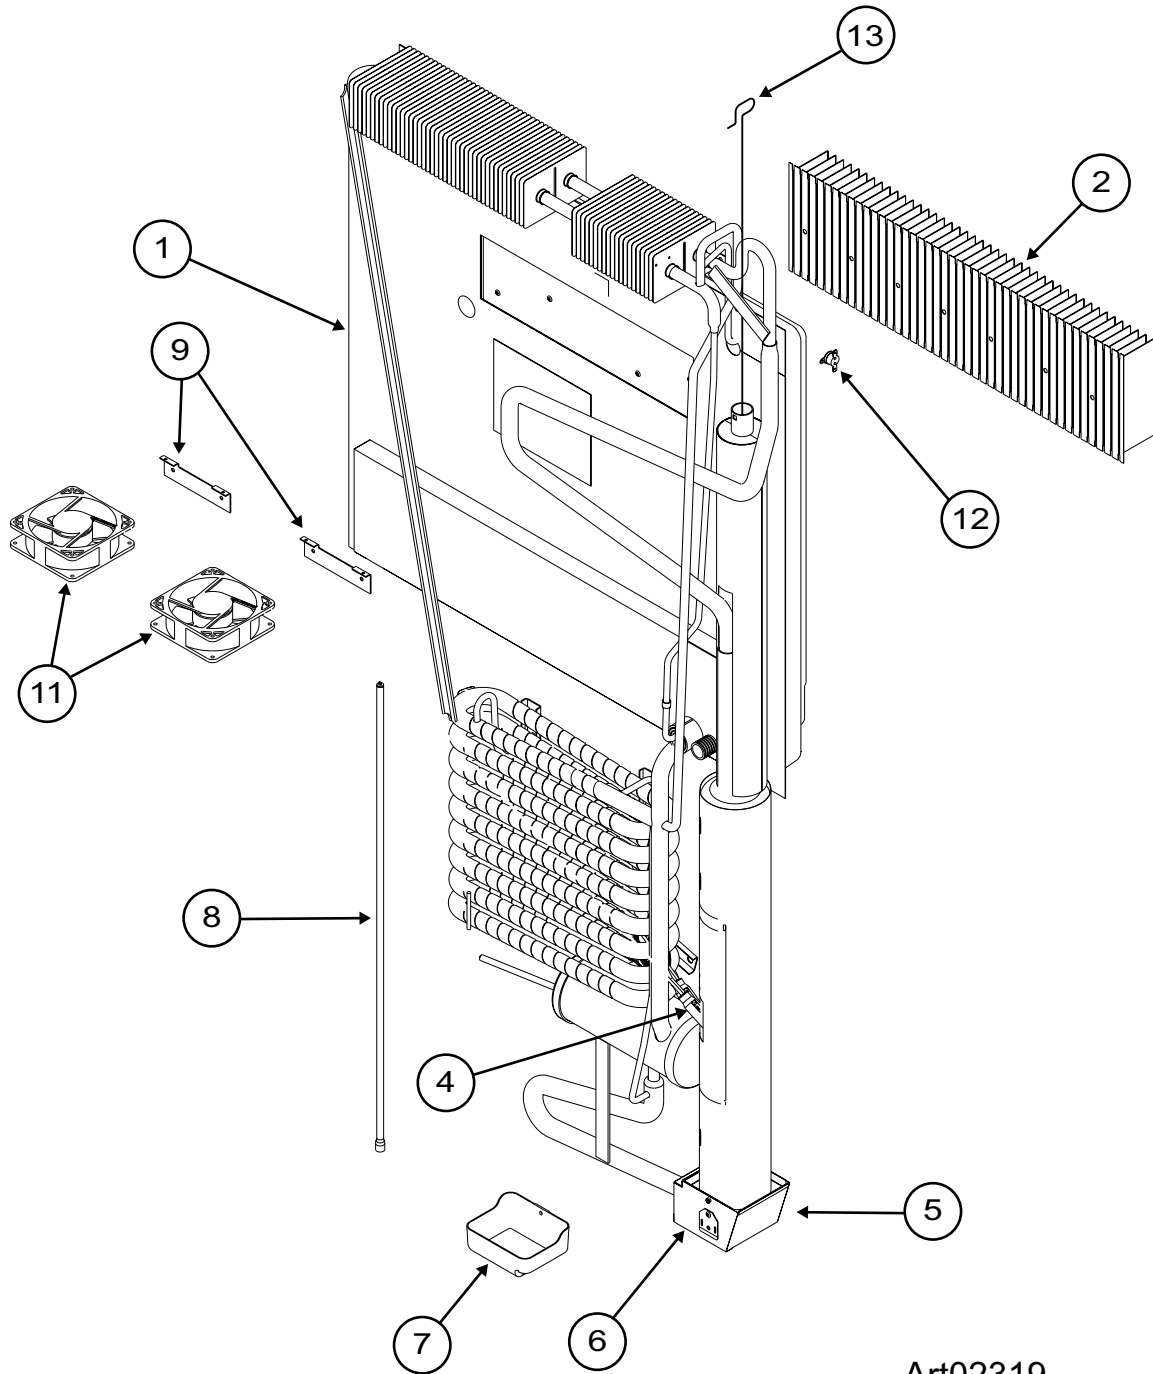

CABINET ASSEMBLY - FRONT VIEW - 1200 SERIES CONTINUED

16	61409622	CLIP-SHELF	X	X	X
	623121	CLIP-SHELF	X	X	X
17	618144	HINGE BUSHING-DOOR HINGE/BLACK (TOTAL OF 4 PER CABINET)	X	X	X
18	632608	SUPPORT WALL-FOR CRISPER BIN	X	X	X
19	618878	BIN-BOTTLE/CRISPER (TOTAL OF 3 PER CABINET)	X	X	X
20	618757	CRISPER COVER-GLASS SHELF (TWO PER CABINET)	X	X	X
21	618848	SHELF-WIRE/LONG (3 PER CABINET)	X	X	X
	632435	SHELF-WIRE/LONG (3 PER CABINET)	X	X	X
22	618849	SHELF-WIRE/SHORT	X	X	X
	632436	SHELF-WIRE/SHORT	X	X	X
23	618847	SHELF-WIRE/FREEZER (2 PER CABINET)	X	X	X
	632434	SHELF-WIRE/FREEZER (2 PER CABINET)	X	X	X
24	618796	HINGE-TOP LH/BOTTOM RH/PANEL DOORS (2 PER CABINET)	PANEL	PANEL	PANEL
	623823	HINGE-TOP LH/BOTTOM RH/WRAPPED DOORS (2 PER CABINET)	WRAPPED	WRAPPED	WRAPPED
25	623918	SWITCH-DOOR LIGHT (2 PER CABINET) (SERIAL # 1204743 & ABOVE)	X	X	X
	637152	KIT-SWITCH-DOOR LIGHT (2 PER CABINET) (SERIAL # 300000 TO 1204742)		X	X
26	625210	STRIP-FREEZER-BLACK (SERIAL # 1291391 & ABOVE)	X	X	X
NS	618803	BIN-ICE (NOT SHOWN)-ICE MAKER MODELS	X	X	X
NS	61630422	ICE TRAYS (NOT SHOWN)(4 PER CABINET) - NON ICE MAKER MODELS	X	X	
NS	620689	PROBE-CONTACT/LARGE (NOT SHOWN)			
NS	618853	CAP-SCREW/WHITE (NOT SHOWN)(SERIAL# 300000 TO 1097520)		X	X
NS	618170	HOLE PLUG-FOR TOP TRIM PIECE (NOT SHOWN)(SERIAL# 1097521 & ABOVE)	X	X	X

LTD = LIMITED QUANTITIES AVAILABLE IN INVENTORY (USE KIT-CONTROL ADAPTER IF UNAVAILABLE)

NOTE: IF THE CONTROL ASSY-OPTICAL HAS BEEN REPLACED WITH A KIT-CONTROL ADAPTOR, THE POWER BOARD MUST BE REPLACED WITH A NEW KIT-CONTROL ADAPTER.

PART NO LONGER AVAILABLE

CABINET ASSEMBLY - REAR VIEW (COOLING UNIT AREA) - 1200 SERIES

Art02319