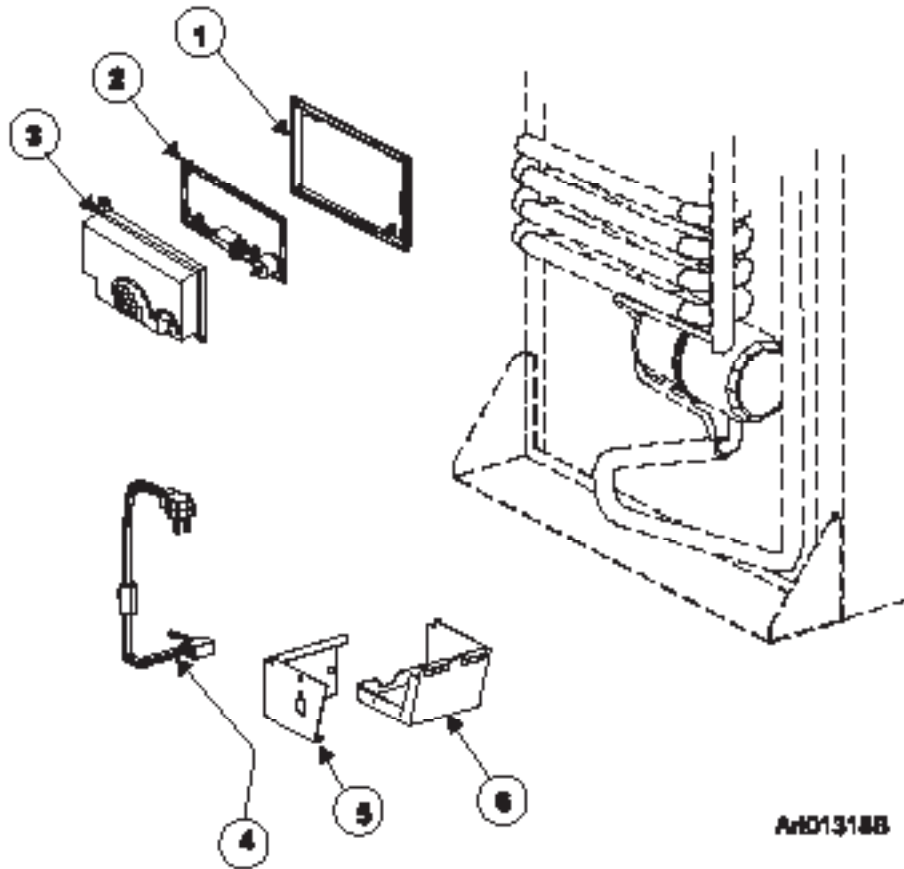

NOTE: FOR MODELS WITH A SEPARATE MANUAL SHUT OFF VALVE (SERIAL # 657909 & ABOVE).

AND131BA

NO.	PART #	DESCRIPTION	1200LR SERIES	1201LR SERIES
1	618186	BASE-POWER BOARD (SERIAL # 8981138 & BELOW)	X	X
	628674	BASE-POWER BOARD (SERIAL # 8981139 & ABOVE)	X	X
2	628661	POWER BOARD (SERIAL # 8981138 & ABOVE)	X	X
	621271001	KIT-POWER BOARD ** (SERIAL # 0832171 TO 8981138)	SEE NOTE	SEE NOTE
	624869	KIT-CONTROL ASSY/POWER BOARD/GRAY (SERIAL # 0657909 TO 832170)	SEE NOTE	SEE NOTE
3	618185	COVER-POWER BOARD (SERIAL # 8981138 & BELOW)	X	X
	628677	COVER-POWER BOARD (SERIAL # 8981139 & ABOVE)	X	X
4	621448	WIRE-WHITE/9"/GAS VALVE (2 PER ASSEMBLY)	X	X
5	624681	BRACKET-GAS VALVE (9186770 & BELOW)	X	X
	628993	BRACKET-GAS VALVE (9186771 & ABOVE)	X	X
6	621334	KIT-GAS VALVE/BRACKET/WIRES (9186770 & BELOW)	X	X
	628741	GAS VALVE (9186771 & ABOVE)	X	X
7	624683	BURNER TUBE-1200 SERIES	X	X
8	629013	KIT-BURNER ORIFICE ADAPTER ASSY (ORIFICE REPLACEMENT)	X	X
9	61554422	CORD-AC POWER (SERIAL # 887329 & ABOVE FOR 1200LRIM)	X	
	618406	CORD-AC POWER/IM (SERIAL # 657909 TO 887328 FOR 1200LRIM)	X	X
	621755	CORD-POWER/ICE MAKER/WHITE (SERIAL # 887329 & ABOVE FOR 1200LRIM)	X	
10	618910	COVER ASSY-BURNER BOX	X	X
11	618902	BASE-BURNER BOX (SERIAL # 16240755 & BELOW)	X	X
	61695322	BASE-BURNER BOX (SERIAL # 16240756 & ABOVE)	X	X
12	61692222	ELECTRODE-SPARK/SENSE/SINGLE ELECTRODE/0.25"	X	X

NOTE: IF THE CONTROL ASSY-OPTICAL HAS BEEN REPLACED WITH A KIT-CONTROL ADAPTOR, THE POWER BOARD MUST BE REPLACED WITH A NEW KIT-CONTROL ADAPTER.

CABINET - REAR VIEW CONTROLS - 1200AC SERIES (ALL ELECTRIC MODELS)