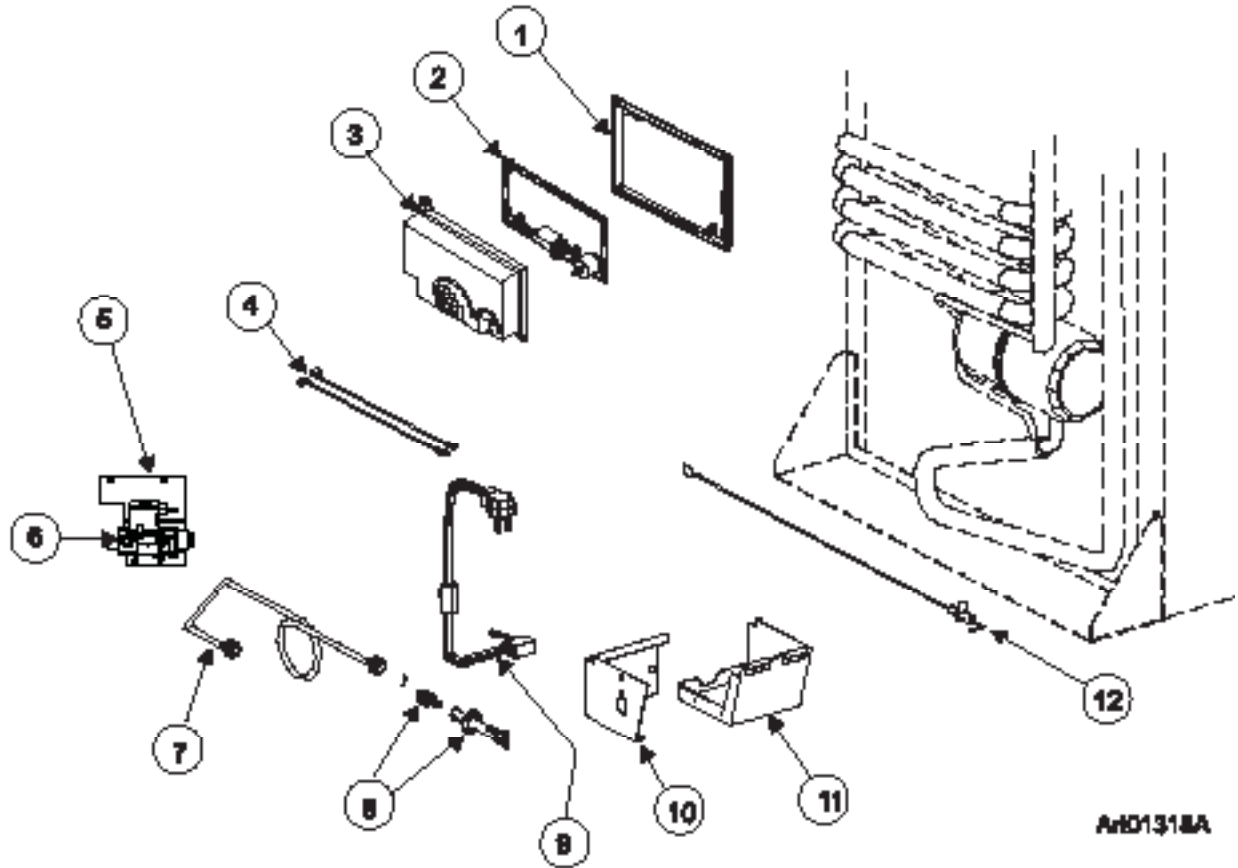

CABINET - REAR VIEW CONTROLS (02/14/1999 & AFTER) - 1200 SERIES (G/E)

NOTE: FOR MODELS WITH A SEPARATE MANUAL SHUT OFF VALVE (SERIAL # 657909 & ABOVE).

AND131BA

NO.	PART #	DESCRIPTION	1200LR SERIES	1201LR SERIES
1	618186	BASE-POWER BOARD (SERIAL # 8981138 & BELOW)	X	X
	628674	BASE-POWER BOARD (SERIAL # 8981139 & ABOVE)	X	X
2	628661	POWER BOARD (SERIAL # 8981138 & ABOVE)	X	X
	621271001	KIT-POWER BOARD ** (SERIAL # 0832171 TO 8981138)	SEE NOTE	SEE NOTE
	624869	KIT-CONTROL ASSY/POWER BOARD/GRAY (SERIAL # 0657909 TO 832170)	SEE NOTE	SEE NOTE
3	618185	COVER-POWER BOARD (SERIAL # 8981138 & BELOW)	X	X
	628677	COVER-POWER BOARD (SERIAL # 8981139 & ABOVE)	X	X
4	621448	WIRE-WHITE/9"/GAS VALVE (2 PER ASSEMBLY)	X	X
5	624681	BRACKET-GAS VALVE (9186770 & BELOW)	X	X
	628993	BRACKET-GAS VALVE (9186771 & ABOVE)	X	X
6	621334	KIT-GAS VALVE/BRACKET/WIRES (9186770 & BELOW)	X	X
	628741	GAS VALVE (9186771 & ABOVE)	X	X
7	624683	BURNER TUBE-1200 SERIES	X	X
8	629013	KIT-BURNER ORIFICE ADAPTER ASSY (ORIFICE REPLACEMENT)	X	X
9	61554422	CORD-AC POWER (SERIAL # 887329 & ABOVE FOR 1200LRIM)	X	
	618406	CORD-AC POWER/IM (SERIAL # 657909 TO 887328 FOR 1200LRIM)	X	X
	621755	CORD-POWER/ICE MAKER/WHITE (SERIAL # 887329 & ABOVE FOR 1200LRIM)	X	
10	618910	COVER ASSY-BURNER BOX	X	X
11	618902	BASE-BURNER BOX (SERIAL # 16240755 & BELOW)	X	X
	61695322	BASE-BURNER BOX (SERIAL # 16240756 & ABOVE)	X	X
12	61692222	ELECTRODE-SPARK/SENSE/SINGLE ELECTRODE/0.25"	X	X

NOTE: IF THE CONTROL ASSY-OPTICAL HAS BEEN REPLACED WITH A KIT-CONTROL ADAPTOR, THE POWER BOARD MUST BE REPLACED WITH A NEW KIT-CONTROL ADAPTER.