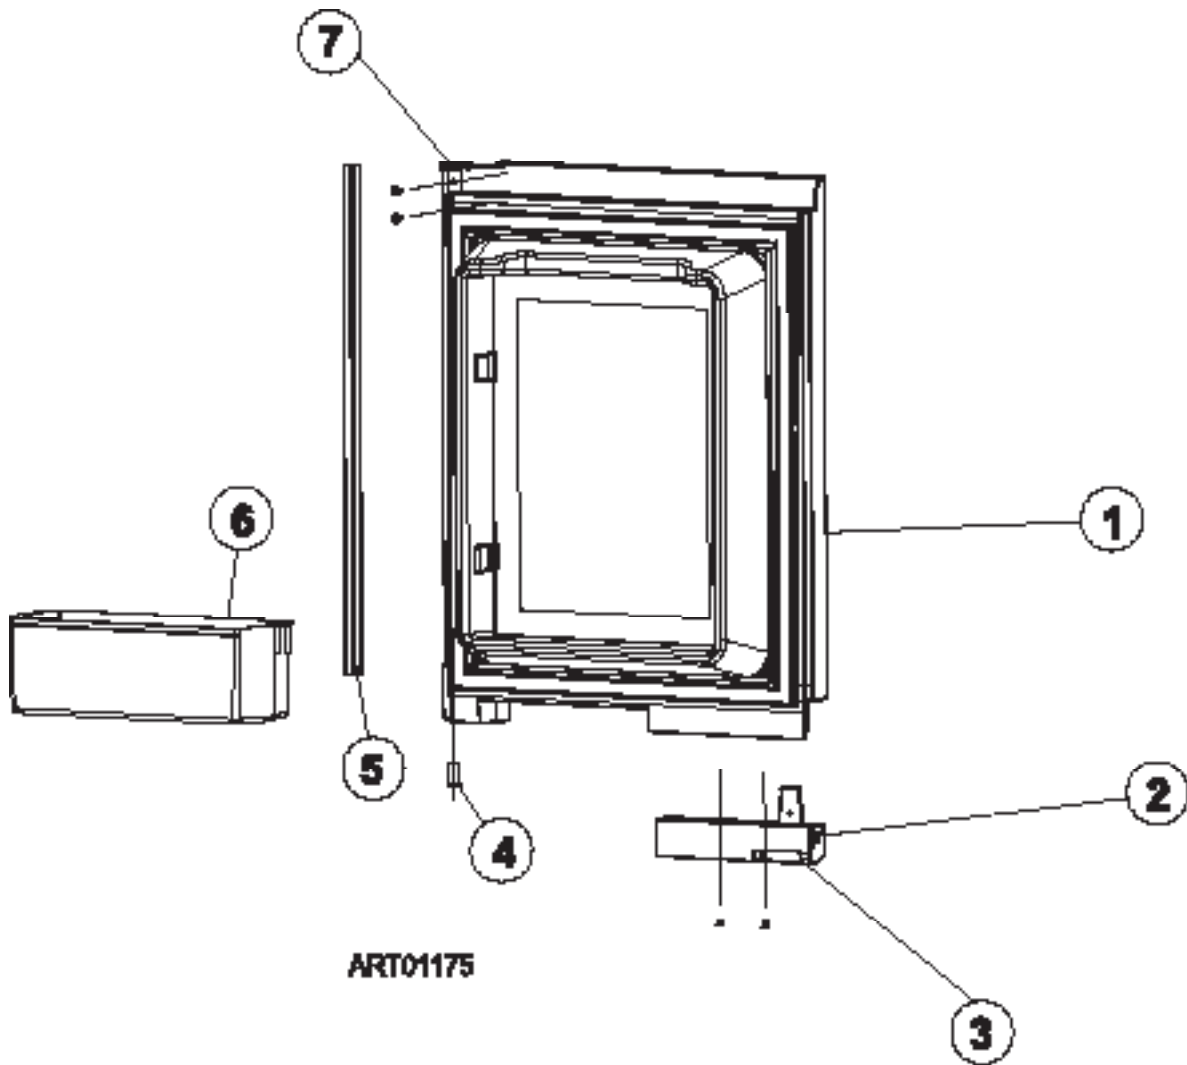

PART NO. 619700
NORCOLD 09/20/2017

DOOR ASSEMBLY - UPPER RH - 1200 SERIES (PANEL DOORS)

ART01175

NO.	PART #	DESCRIPTION	1200AC SERIES	1200LR SERIES	1201LR SERIES
1	627603	DOOR LINER ASSY-UPPER/RH/BLACK GASKET (SERIAL # 1291391 T& ABOVE)	X	X	X
	627970	DOOR LINER ASSY-UPPER/RH/WHITE GASKET (SERIAL # 540295 TO 1291390)		X	X
	627971	DOOR LINER ASSY-UPPER/RH/GRAY GASKET (SERIAL # 300000 TO 540294)		X	
2	622315	DOOR HANDLE ASSY (SERIAL # 8254600 & ABOVE)	X	X	
	619574	DOOR HANDLE ASSY (SERIAL # 300000 TO 8254599)	X	X	
	621106	DOOR HANDLE ASSY (SERIAL # 300000 & ABOVE)			X
3	619374	STORAGE LATCH-DOOR/BLACK/POINTED (SERIAL # 300000 TO 8254600)	X	X	X
4	618746	HINGE BUSHING-MIDDLE	X	X	X
5	623166	PANEL RETAINER-UPPER (1 PER DOOR)	X	X	X
6	622831	BIN-DOOR SHELF (1 PER DOOR)	X	X	X
7	618792	HINGE-DOOR	X	X	X