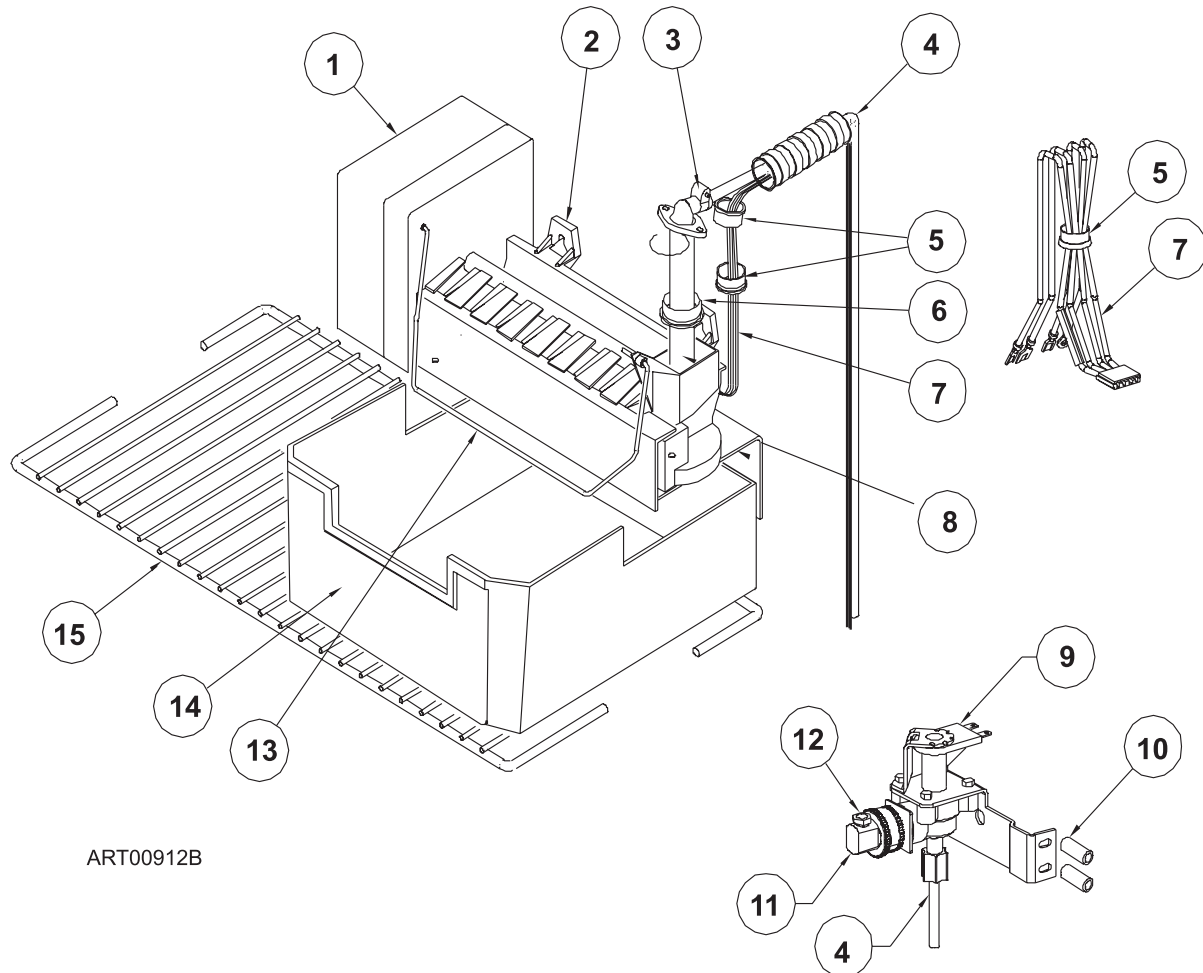

ICE MAKER RELATED COMPONENTS - 1200 SERIES NON-DISPENSER MODELS

ART00912B

NO.	PART #	DESCRIPTION	1200AC SERIES	1200LR SERIES	1201LR SERIES
1	61656822	COVER-FRONT/ICE MAKER	X	X	X
2	633324	KIT-ICE MAKER	X	X	X
3	61690822	CLAMP-TUBING/IM	X	X	X
4	621429	WATER TUBE/HEATER ASSY/FOR ICE MAKER (MODELS WITHOUT DISPENSER)	X	X	X
	625879	WATER TUBE/HEATER ASSY/FOR ICE MAKER (MODELS WITH DISPENSER)	X	X	X
5	61541422	BUSHING-SNAP	X	X	X
6	620039	FITTING-WATER TUBE/IM/4.17"	X	X	X
7	618407	WIRING HARNESS-IM	X	X	X
8	620890	BRACKET-IM MOUNTING	X	X	X
9	633325	KIT-WATER VALVE/SINGLE PORT	X	X	X
	637164	KIT-WATER VALVE-DISPENSER/DOUBLE PORT	X	X	X
10	618169	SPACER-WATER VALVE/NYLON (2 PER ASSEMBLY)	X	X	X
11	61679622	GARDEN HOSE ADAPTER-STRAIGHT/IM	X	X	X
12	622991	NUT-COMPRESSION/WATER VALVE FITTING/IM/PLASTIC	X	X	X
	622846	NUT-BRASS/GARDEN HOSE ADAPTER	X	X	X
13	61656922	SHUT OFF ARM/IM	X	X	X
14	618803	BIN-ICE	X	X	X
15	632434	SHELF-WIRE/FREEZER/1200 (2 PER CABINET)	X	X	X
NS	620240	THERMOSTAT-IM HEATER ASSY	X	X	X

NS = NOT SHOWN