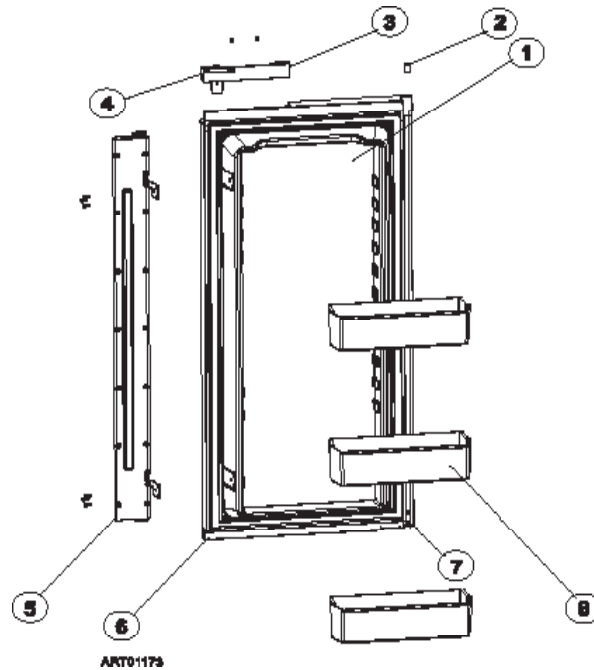

DOOR ASSEMBLY - LOWER LH - 1200 SERIES (WRAPPED DOORS)

NO.	PART #	DESCRIPTION	1200AC SERIES	1200LR SERIES	1201LR SERIES
1	627626	DOOR LINER ASSY-BLACK/POWER COAT/NO FLAPPER (SERIAL # 1298859 & ABOVE)	BK	BK	
	627984	DOOR LINER ASSY-BLACK/POWER COAT/WITH FLAPPER (SERIAL # 1298859 & ABOVE)	BK	BK	
	627629	DOOR LINER ASSY-BLACK/NO FLAPPER/DISPENSER MODELS	BK	BK	
	627985	DOOR LINER ASSY-BLACK/WITH FLAPPER/DISPENSER MODELS	BK	BK	
	623999	DOOR LINER ASSY-BLACK/VINYL COAT (SERIAL # 1154394 TO 1298858)		BK	
	627625	DOOR LINER ASSY-STAINLESS STEEL/AL-CLEAN/NO FLAPPER (SERIAL # 1435597 & ABOVE)	SS	SS	SS
	627982	DOOR LINER ASSY-STAINLESS STEEL/AL-CLEAN/WITH FLAP (S/N 1435597 & ABOVE) (USE 630411)	SS	SS	SS
	627628	DOOR LINER ASSY-STAINLESS STEEL/AL-CLEAN/NO FLAPPER/DISPENSER MODELS	SS	SS	SS
	627983	DOOR LINER ASSY-STAINLESS STEEL/AL-CLEAN/WITH FLAPPER/DISPENSER MODELS	SS	SS	SS
	623813	DOOR LINER ASSY-STAINLESS STEEL/AGION (SERIAL # 1155466 TO 1435596)	SS	SS	SS
	625515	DOOR LINER ASSY-STAINLESS STEEL/ALGION/DISPENSER (SERIAL # 1319570 TO 1435596)	SS	SS	SS
	630411	DOOR LINER ASSY-STAINLESS STEEL (VALSPAR/REPLACEMENT DOOR)	SS	SS	SS
	630412	DOOR LINER ASSY-STAINLESS STEEL/DISPENSER (VALSPAR/REPLACEMENT DOOR)	SS	SS	SS
	627627	DOOR LINER ASSY-LH/WHITE/NO FLAPPER		WH	
627986	DOOR LINER ASSY-WHITE/WITH FLAPPER		WH		
62906201	DOOR LINER ASSY-PEWTER ROYCE/NO FLAPPER			WPM	
2	618746	HINGE BUSHING-MIDDLE	X	X	X
3	622315	DOOR HANDLE ASSY (SERIAL # 8254600 & ABOVE)	X	X	
	619574	DOOR HANDLE ASSY (SERIAL # 300000 TO 8254599)	X	X	
	621106	DOOR HANDLE ASSY (SERIAL # 300000 & ABOVE)			X
4	619374	STORAGE LATCH-DOOR/BLACK/POINTED	X	X	X
5	623887	FLAPPER ASSY-DOUBLE POLE/BLACK (SERIAL # 1291391 & ABOVE)	X	X	X
	619845	FLAPPER ASSY-DOUBLE POLE/WHITE (SERIAL # 540295 TO 1291390)(USE 623887)		X	X
	618787	FLAPPER ASSY-SINGLE POLE/WHITE (SERIAL # 300000 TO 540294)		X	
6	623820	DOOR CAP-CENTER	X	X	X
7	623819	DOOR CAP-HINGE	X	X	X
8	622831	BIN-DOOR SHELF (3 PER DOOR)	X	X	X
NS	625129	KIT-DOOR SAG REPAIR (LOWER DOORS)	X	X	X

PART IS NO LONGER AVAILABLE