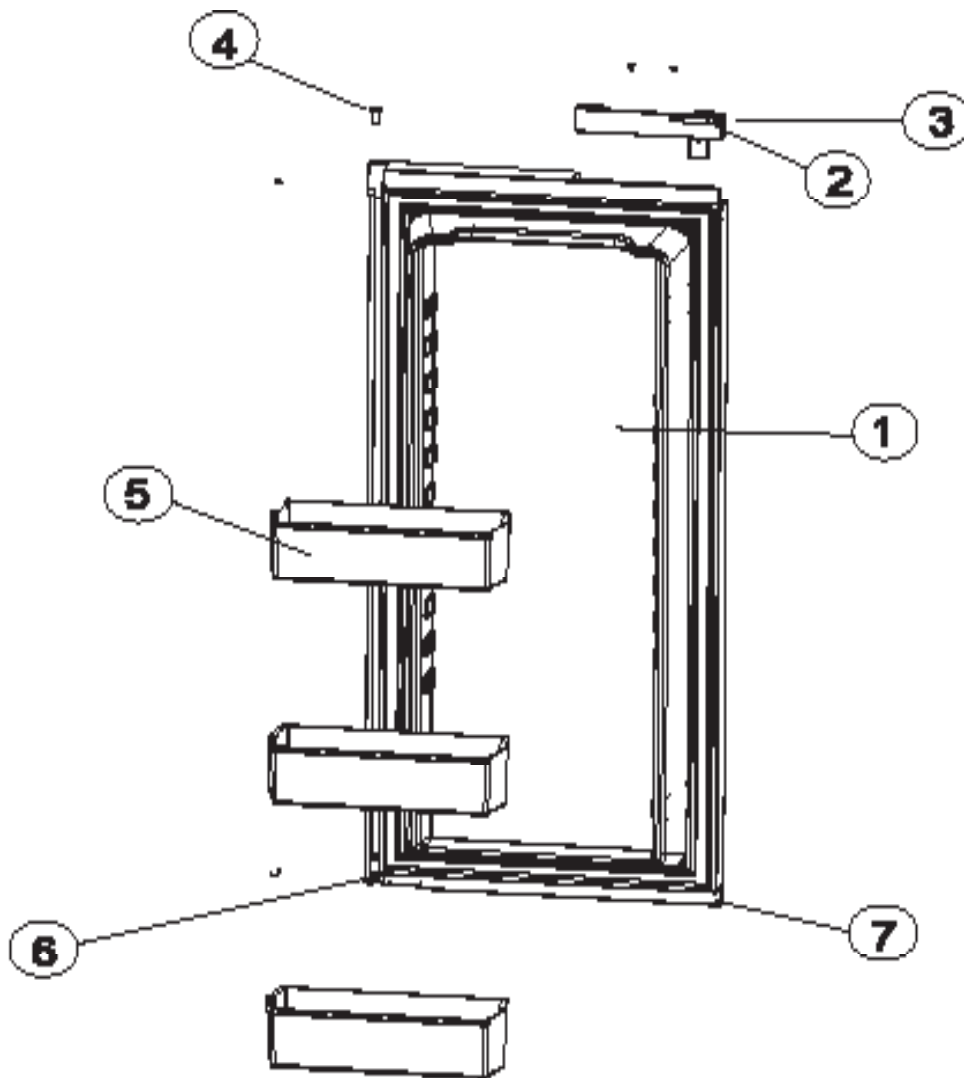

DOOR ASSEMBLY - LOWER RH - 1200 SERIES (PANEL DOORS)

ART01174

NO.	PART #	DESCRIPTION	1200AC SERIES	1200LR SERIES	1201LR SERIES
1	627600	DOOR ASSY-BLACK GASKET (SERIAL # 1291391 & ABOVE)	X		
	627991	DOOR ASSY-BLACK GASKET (SERIAL # 1291391 & ABOVE)		X	X
	627992	DOOR ASSY-WHITE GASKET (SERIAL # 540295 TO 1291390)		X	X
	627993	DOOR ASSY-LOWER/RH/GRAY GASKET (SERIAL # 300000 TO 540294)		X	
2	622316	DOOR HANDLE ASSY (SERIAL # 8254600 & ABOVE)	X	X	
	619573	DOOR HANDLE ASSY (SERIAL # 300000 TO 8254600)	X	X	
	621107	DOOR HANDLE ASSY (SERIAL # 300000 & ABOVE)			X
3	619374	STORAGE LATCH-DOOR/BLACK/POINTED (SERIAL # 300000 TO 8254600)	X	X	X
4	618746	HINGE BUSHING-MIDDLE	X	X	X
5	622831	BIN-DOOR SHELF (3 PER DOOR)	X	X	X
6	618792	HINGE-DOOR/UPPER/WITHOUT PIN (SERIAL # 300000 TO 8254600)	X	X	X
	627289	HINGE-DOOR/LOWER/WITH PIN (SERIAL # 8254600 & ABOVE)	X	X	X
7	623167	PANEL RETAINER-LOWER (1 PER DOOR)	X	X	X
NS	625129	KIT-DOOR SAG REPAIR (LOWER DOORS))	X	X	X

NS = NOT SHOWN