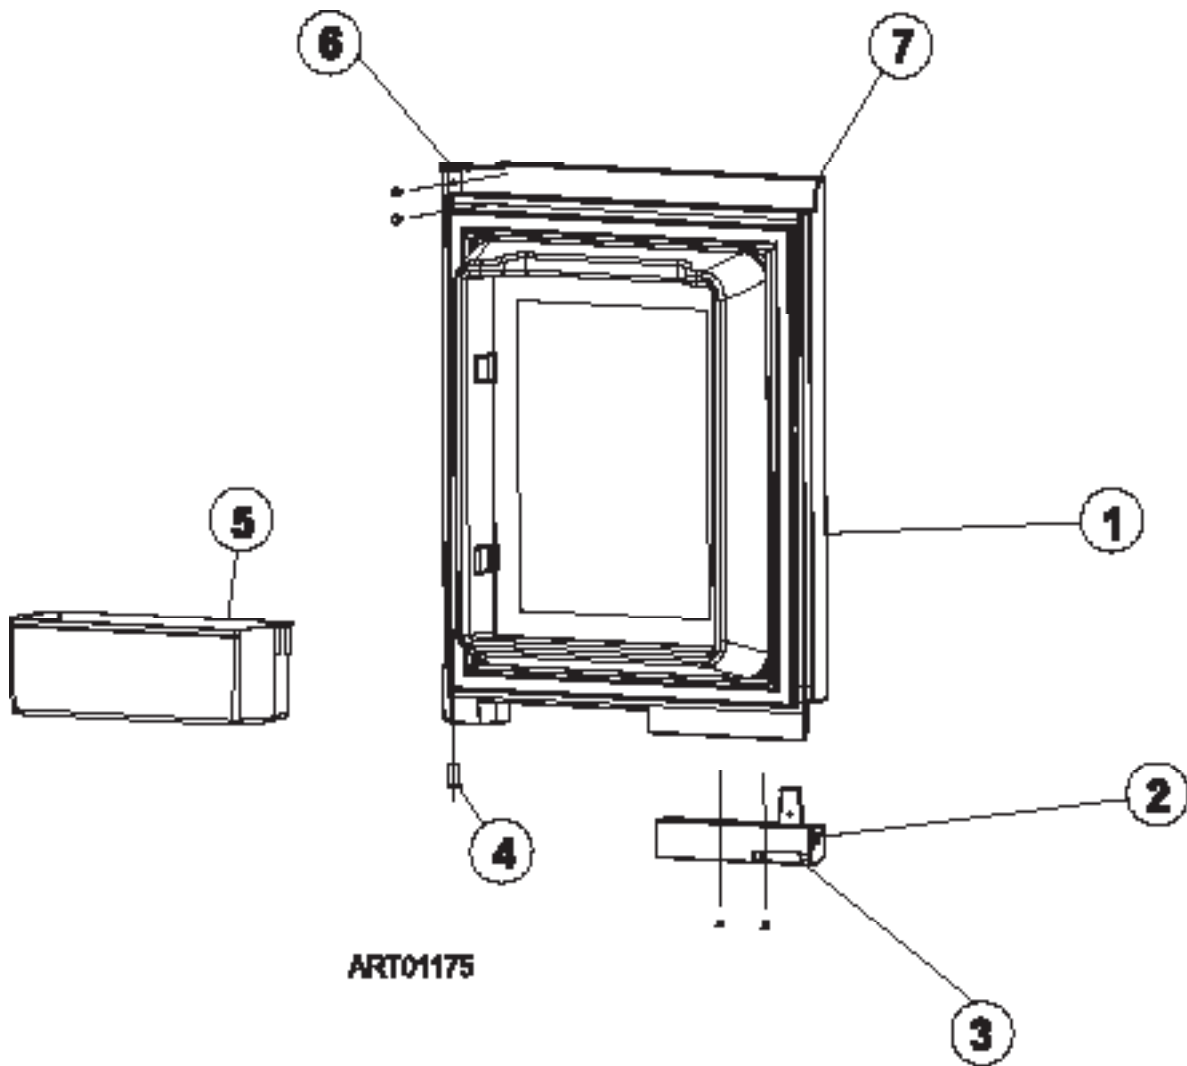

DOOR ASSEMBLY - UPPER RH - 1200 SERIES (WRAPPED DOORS)

ART01175

NO.	PART #	DESCRIPTION	1200AC SERIES	1200LR SERIES	1201LR SERIES
1	627620	DOOR LINER ASSY-BLACK/POWDER COAT (SERIAL # 1298859 & ABOVE)	BK	BK	
	627619	DOOR LINER ASSY-STAINLESS STEEL/AL-CLEAN (SERIAL # 1435597 & ABOVE)	SS	SS	SS
	623812	DOOR LINER ASSY-STAINLESS STEEL/ALGION (SERIAL # 1155466 TO 1435596)	SS	SS	SS
	630408	DOOR LINER ASSY-STAINLESS STEEL (VALSPAR/REPLACEMENT DOOR)	SS	SS	SS
	627621	DOOR LINER ASSY-WHITE		WH	
	62906101	DOOR LINER ASSY-PEWTER ROYCE			WPM
2	622315	DOOR HANDLE ASSY (SERIAL # 8254600 & ABOVE)	X	X	
	619574	DOOR HANDLE ASSY (SERIAL # 300000 TO 8254599)	X	X	
	621106	DOOR HANDLE ASSY (SERIAL # 300000 AND ABOVE)			X
3	619374	STORAGE LATCH-DOOR/BLACK/POINTED (SERIAL # 300000 TO 8254600)	X	X	X
4	618746	HINGE BUSHING-MIDDLE	X	X	X
5	622831	BIN-DOOR SHELF (1 PER DOOR)	X	X	X
6	623819	DOOR CAP-HINGE	X	X	X
7	623820	DOOR CAP-CENTER	X	X	X

PART IS NO LONGER AVAILABLE