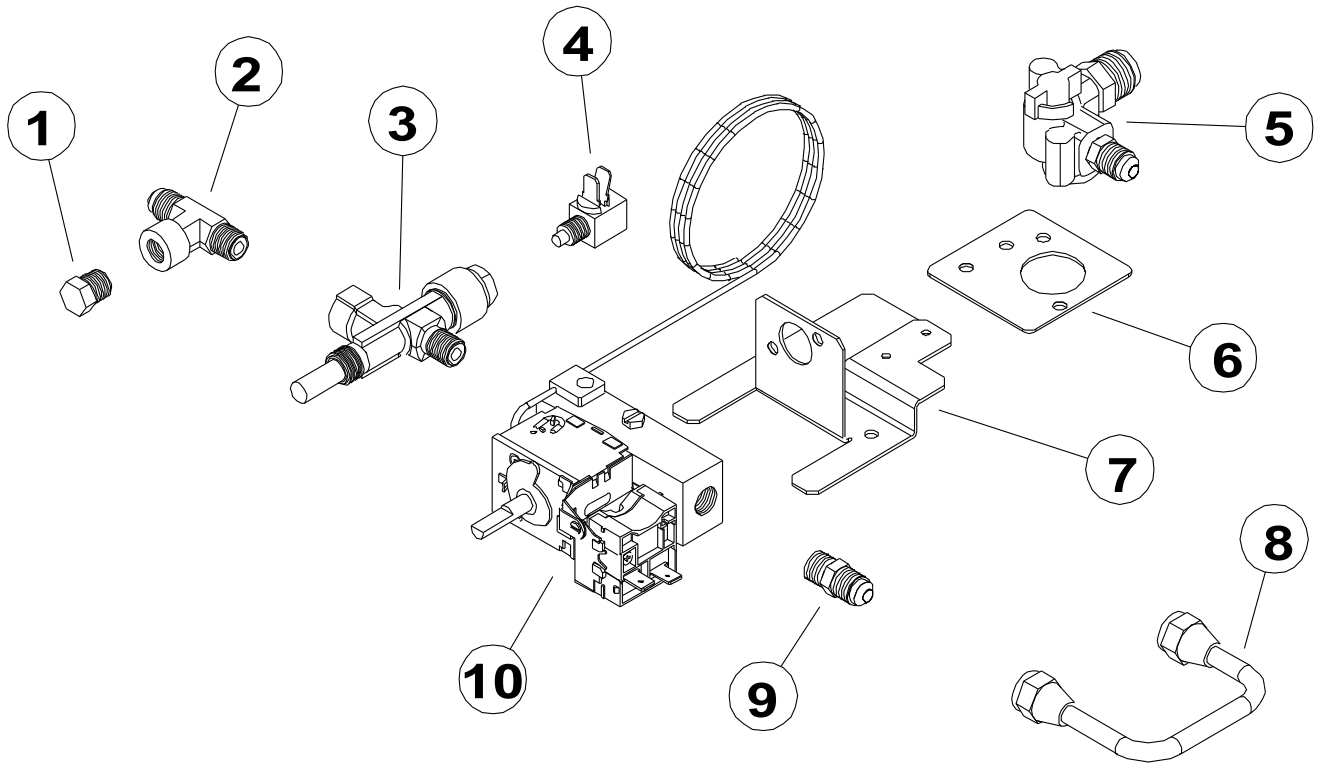

CONTROL ASSEMBLY - 3163 SERIES

ART00798

NO.	PART #	DESCRIPTION	3163G	3163T	3163VWG	3163HBV	3163LG	3163LGB16	3163LGHBY	3163LGHBB	3163LGR	3163LGH26R	
1	61445322	PLUG-FOR PRESSURE TAP/1/8"	X	X	X	X	X	X	X	X	X	X	
2	61594422	PRESSURE TAP	X	X	X	X	X	X	X	X	X	X	
3	622746001	KIT-SAFETY VALVE/EXTENSION PLUG (USE 638094)	X	X	X	X	X	X	X	X	X	X	
	638094	KIT-SERVICE GAS SAFETY VALVE REPLACEMENT	X	X	X	X	X	X	X	X	X	X	
4	621737	INTERRUPTER	X	X	X	X	X	X	X	X	X	X	
5	617976	MANUAL SHUTOFF VALVE ASSY	X	X	X	X	X	X	X	X	X	X	
6	61749822	BRACKET-MANUAL SHUT OFF VALVE	X	X	X	X	X	X	X	X	X	X	
7	617952	BRACKET-MOUNTING/THERMOSTAT/GAS VALVE	X	X	X	X	X	X	X	X	X	X	
8	61694622	UNION TUBE	X	X	X	X	X	X	X	X	X	X	
9	61546822	CONNECTOR-MALE	X	X	X	X	X	X	X	X	X	X	
10	617944	GAS VALVE-THERMOSTAT CONTROL	X	X	X	X	X	X	X	X	X	X	
		NO LONGER AVAILABLE