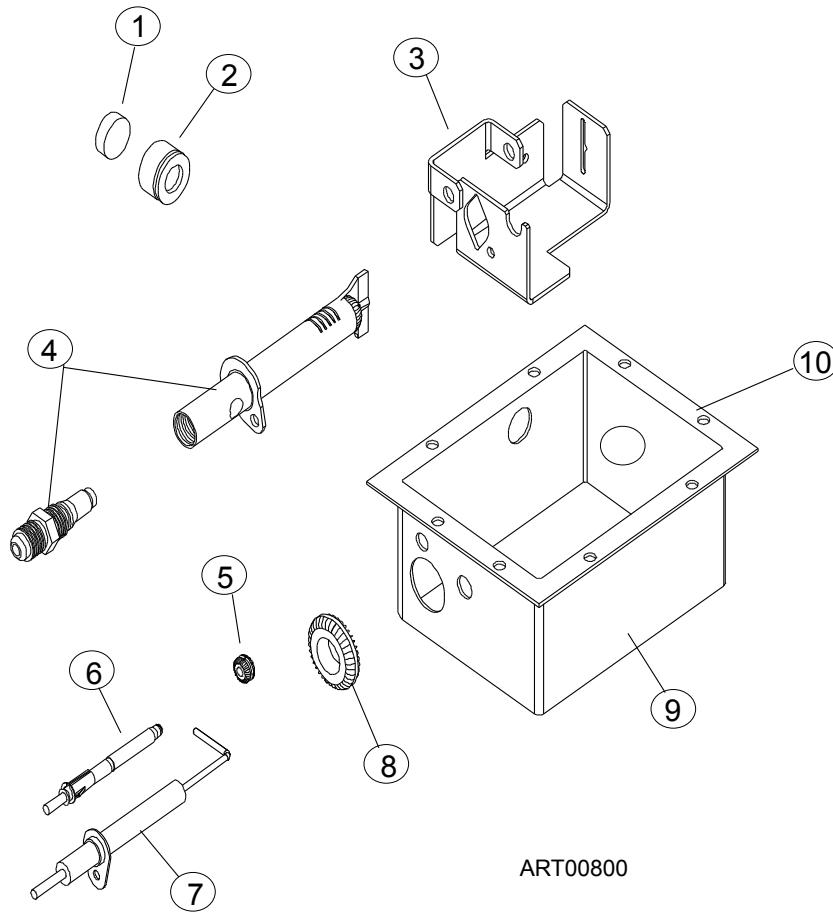

BURNER AREA - 3163 SERIES

ART00800

NO.	PART #	DESCRIPTION	3163G	3163T	3163VWG	3163HBV	3163LG	3163LGB16	3163LGHBV	3163LGHHB	3163LGR	3163LGH26R
1	617995	SIGHT GLASS-3163	X	X	X	X	X	X	X	X	X	X
2	617933	GROMMET-SIGHT GLASS/3163	X	X	X	X	X	X	X	X	X	X
3	617927	BRACKET-BURNER MOUNTING	X	X	X	X	X	X	X	X	X	X
4	621951	KIT-BURNER/ORIFICE ADAPTER ASSY	X	X	X	X	X	X	X	X	X	X
5	617997	GROMMET-THERMOCOUPLE	X	X	X	X	X	X	X	X	X	X
6	617983	THERMOCOUPLE	X	X	X	X	X	X	X	X	X	X
7	617966	ELECTRODE-SPARK/3163	X	X	X	X	X	X	X	X	X	X
8	617996	GROMMET-BURNER/3163	X	X	X	X	X	X	X	X	X	X
9	617925	BURNER BOX	X	X	X		X				X	
	620414	BURNER BOX ASSY-B16						X				
	618956	BURNER BOX ASSY-HBV				X			X			
	618977	BURNER BOX ASSY-HHB								X		
	625149	BURNER BOX ASSY-3163LGH26R/26"										X
10	617977	GASKET-BURNER BOX	X	X	X	X	X	X	X	X	X	X