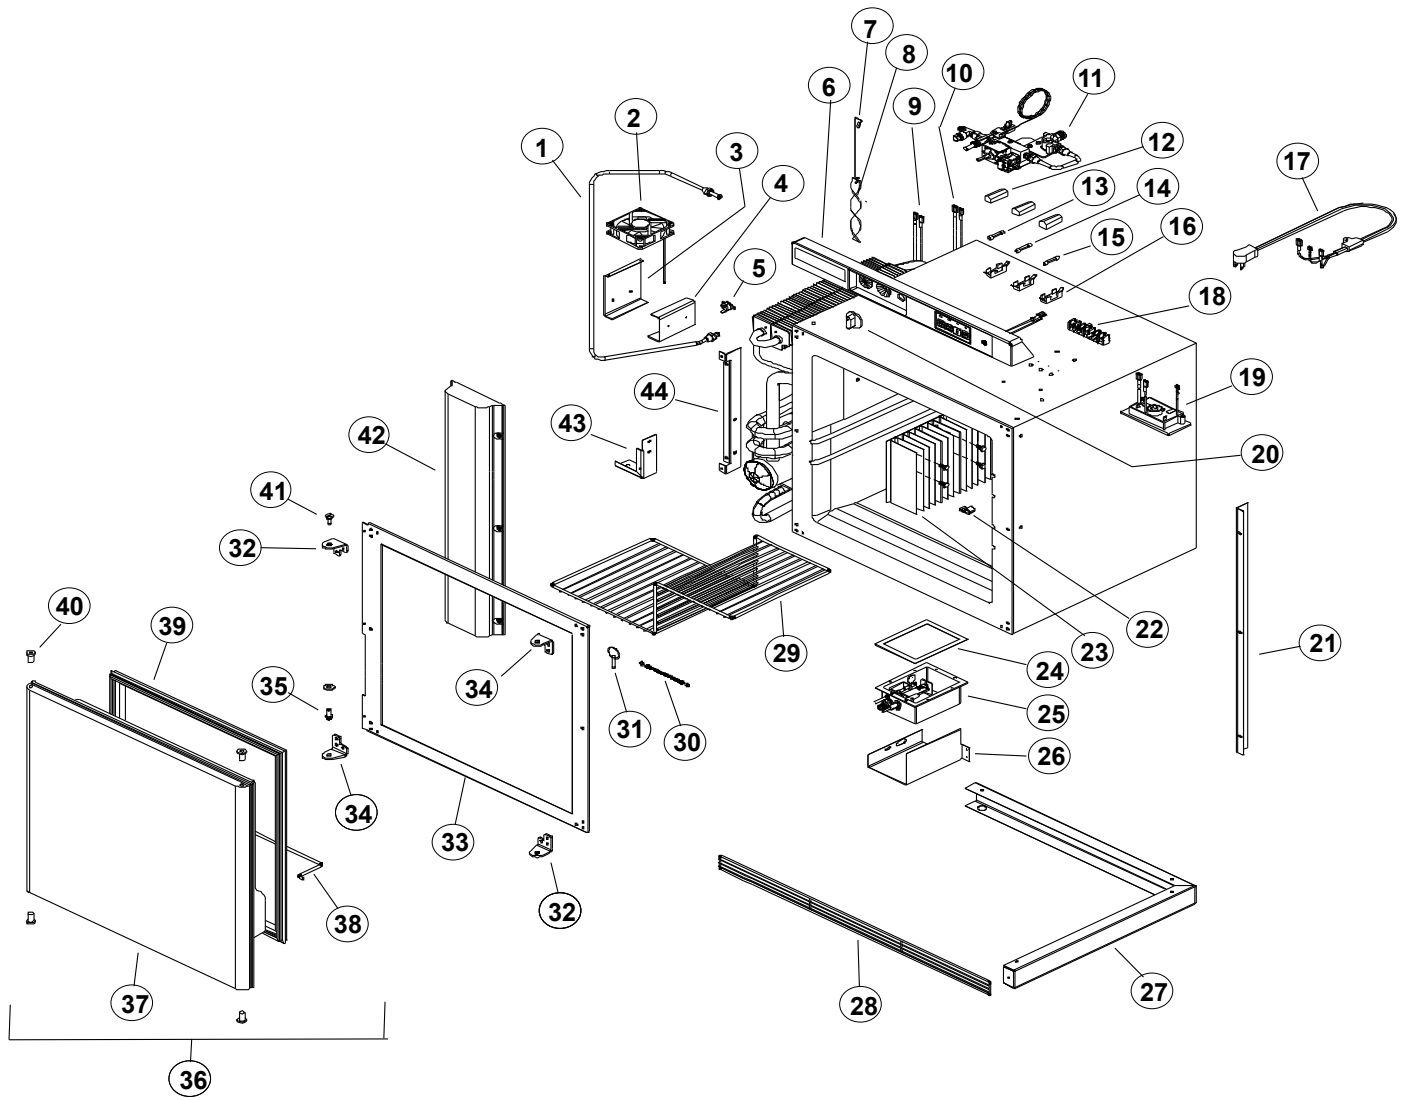

FRONT VIEW - 3163 SERIES

ART00797