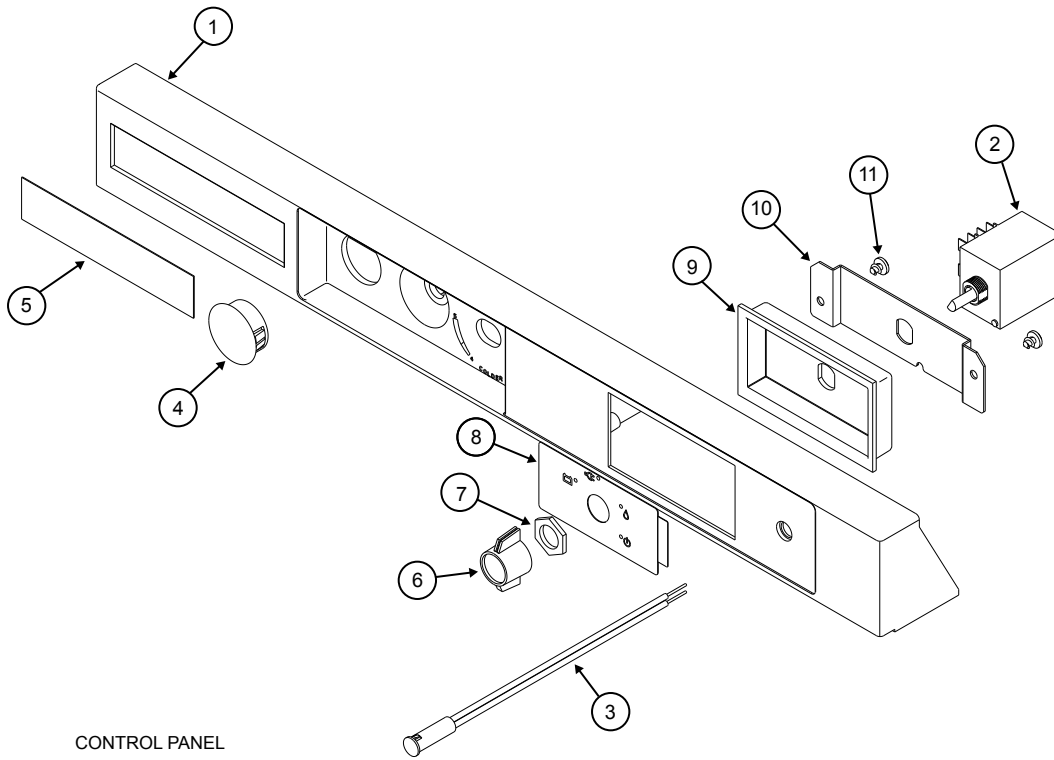

CONTROL PANEL ASSEMBLY - SERIAL NUMBER: 18723313 AND ABOVE

CONTROL PANEL

NO.	PART #	DESCRIPTION	3163LG	3163LGB16	3163LGHBY	3163LGHBB	3163LGR	3163LGH26R
	636442	CONTROL PANEL ASSY-3163	X	X	X	X	X	X
1	621328	CONTROL PANEL	X	X	X	X	X	X
2	620863	SWITCH SELECTOR	X	X	X	X	X	X
3	61609022	INDICATOR LIGHT-FLAME	X	X	X	X	X	X
4	617981	HOLE PLUG-1" BLACK/CONTROL PANEL	X	X	X	X	X	X
5	620623	NAMEPLATE-BLUE	X	X	X	X	X	X
6	61748722	KNOB SELECTOR	X	X	X	X	X	X
7	621308	HEX NUT-M12	X	X	X	X	X	X
8	636383	LABEL-SELECTOR SWITCH GRAPHICS	X	X	X	X	X	X
9	636364	HOUSING, SWITCH, CONTROL PANEL, TRIMMED	X	X	X	X	X	X
10	636365	BRACKET, CONTROL PANEL	X	X	X	X	X	X
11	61749522	SCREW; #8-1/4 P.HD	X	X	X	X	X	X