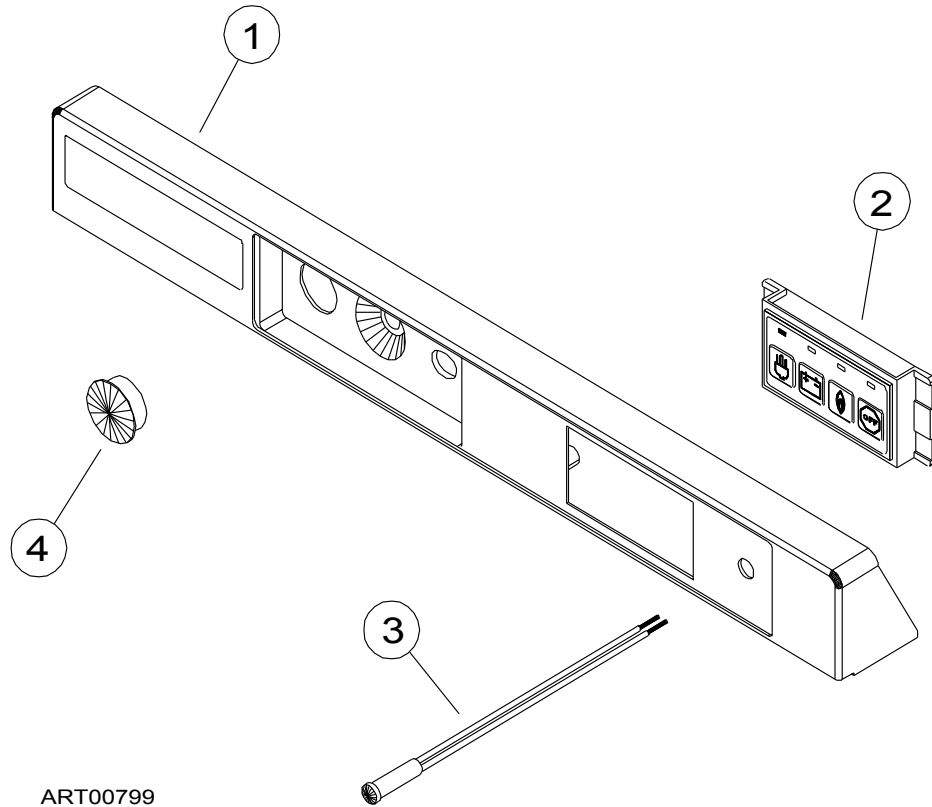

CONTROL PANEL ASSEMBLY - SERIAL NUMBER: 18723312 AND BELOW

ART00799

NO.	PART #	DESCRIPTION	3163G	3163T	3163VWG	3163HBV	3163LG	3163LGB16	3163LGBV	3163LGHHB	3163LGR	3163LGH26R
	618021	CONTROL PANEL ASSY-3163 (USE 638510)	X	X	X	X	X	X	X	X	X	X
	638510	KIT-CONTROL PANEL ASSY-3163	X	X	X	X	X	X	X	X	X	X
1	621328	CONTROL PANEL	X	X	X	X	X	X	X	X	X	X
	617945	SWITCH-PUSH BUTTON (USE 636540)	X	X	X	X	X	X	X	X	X	X
2	636540	KIT-SWITCH-PUSH BUTTON	X	X	X	X	X	X	X	X	X	X
3	61609022	INDICATOR LIGHT-FLAME	X	X	X	X	X	X	X	X	X	X
4	617981	HOLE PLUG-1" BLACK/CONTROL PANEL	X	X	X	X	X	X	X	X	X	X
NS	620623	NAMEPLATE-BLUE (NOT SHOWN)					X	X	X	X	X	X
		PART IS NO LONGER AVAILABLE										