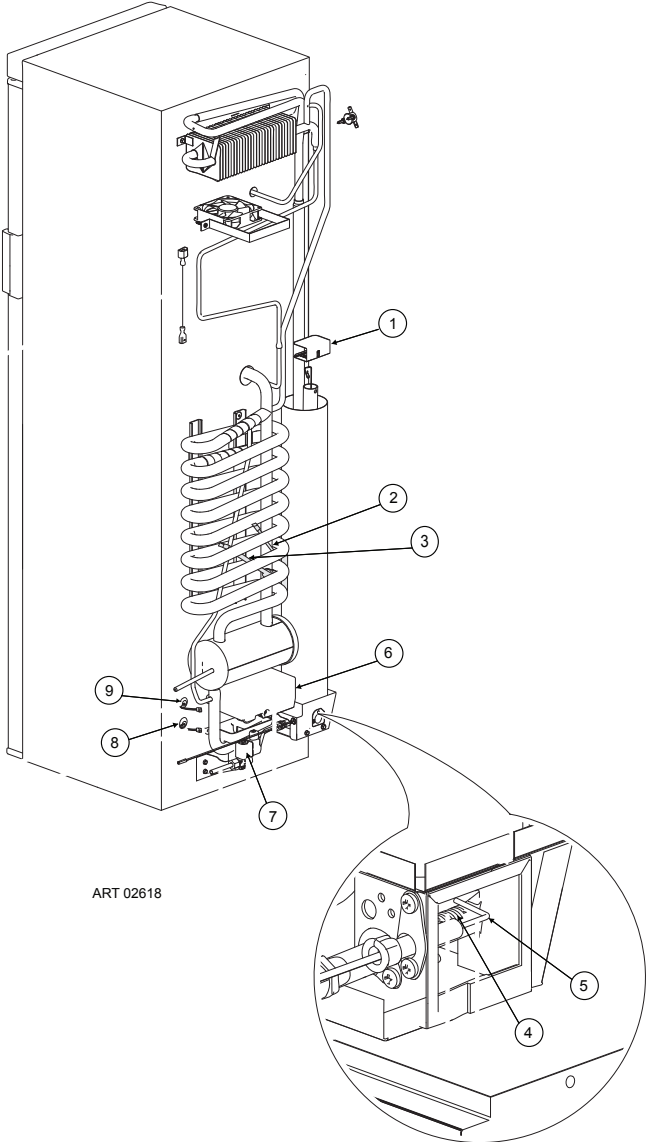

CABINET AREA (FRONT VIEW) - N3141

NO.	PART #	DESCRIPTION	N3141
1	691456	KIT- HINGE LH/RH	X
2	62447908	CAP FREEZER BOLT	X
3	61630422	ICE CUBE TRAY	X
4	691112	FREEZER DOOR ASSEMBLY (USE 639186)	X
	639186	KIT-SERVICE FREEZER DOOR REPLACEMENT	X
5	691113	KIT- DOOR HANDLE	X
6	691114	SHELF FOOD RETAINER	X
7	691115	SHELF (USE 691730)	X
	691730	SHELF	X
8	62362608	SHELF CLIP- SMALL	X
9	62362508	SHLEF CLIP- LARGE	X
10	691116	SHELF (USE 691731)	X
	691731	SHELF	X
11	62362208	CAP	X
12	623059	FIN CLIP	X
13	623077	THERMISTOR	X
14	691118	GUIDING COVER	X
15	691119	SLIDE OUT BOX	X
16	691117	SHELF (USE 691732)	X
	691732	SHELF	X
17	691287	DRAWER HANDLE	X
18	691120	DRAWER DIVIDER	X
19	691123	DRAWER GUIDES	X
20	691288	DRAWER BIN	X
21	690521	DRAWER DOOR	X
22	690519	CABINET DOOR	X
23	691121	DOOR BIN	X

NS - NOT SHOWN

NO LONGER AVAILABLE

CABINET AREA (REAR VIEW) - N3141

ART 02618

LE1386_N3141_US_back