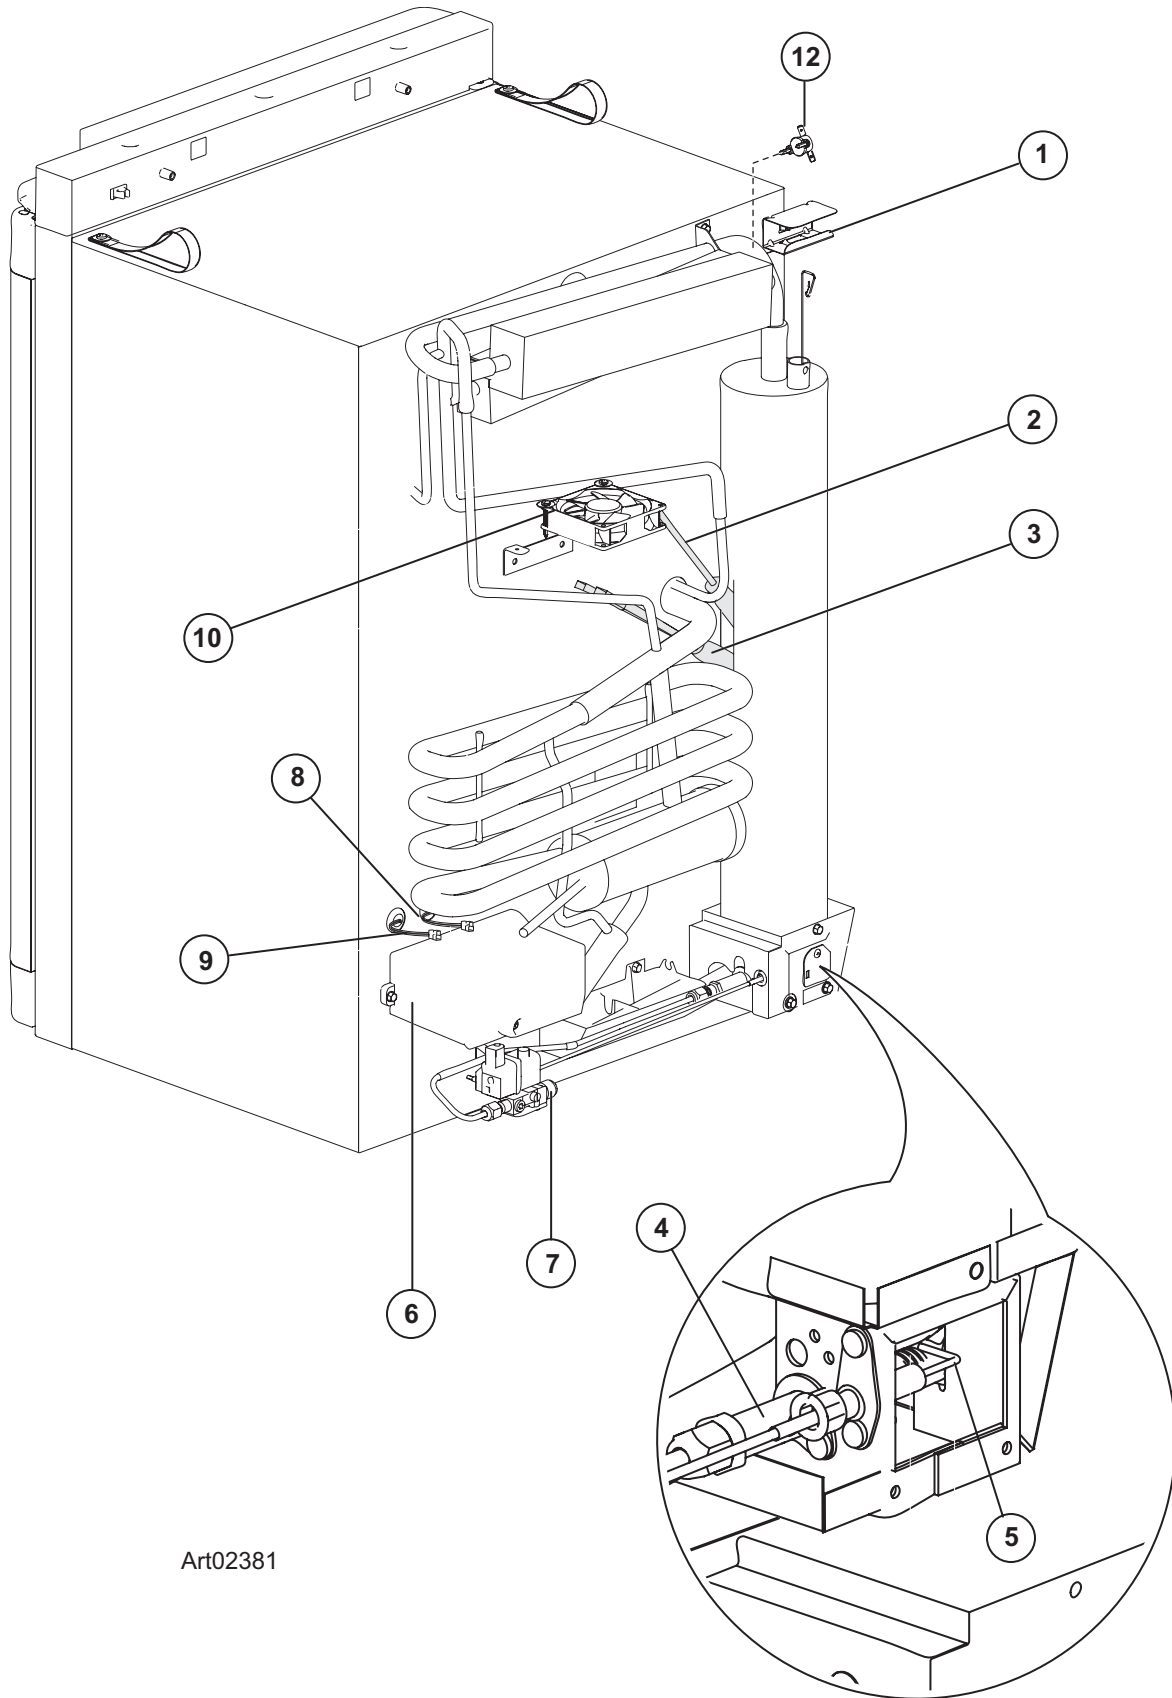

CABINET AREA (FRONT VIEW) - N3104

NO.	PART #	DESCRIPTION	N3104
1	62698527	LATCH-BLACK	X
2	SPARE PART KIT	STORAGE STRAP	X
3		STRIKE PLATE-BLACK	X
5	690852	FREEZER DOOR	X
	636864	KIT SERVICE FREEZER DOOR REPLACEMENT	X
8	62362208	CAP (CONTAINS 2 CAPS)	X
10	61630422	ICE CUBE TRAY	X
11	62447908	CAP- FREEZER BOLT (CONTAINS 12 CAPS)	X
12	623059	FIN CLIP	X
13	623077	THERMISTOR	X
14	69086708	SHELF C	X
15	62362608	SHELF CLIP-SMALL	X
17	69086808	SHELF F	X
18	62362508	SHELF CLIP-LARGE	X
19	62698012	VEGETABLE BIN	X
20	62400127	LATCH BOTTOM	X
21	69082412	DOOR BIN-CURVED DEEP	X
22	62698912	BOTTLE RETAINER	X
23	69082312	DOOR BIN-CURVED SHALLOW	X
24	690152107R	DOOR ASSEMBLY	X
NS	69021727	KIT -TO CHANGE REFR DOOR SWING FROM LEFT HINGE TO RIGHT HINGE	X
NS	69021827	KIT -TO CHANGE REFR DOOR SWING FROM RIGHT HINGE TO LEFT HINGE	X
NS	635010	KIT- HINGE LH	X
NS	635011	KIT- HINGE RH	X

NS - NOT SHOWN

NO LONGER AVAILABLE

CABINET AREA (REAR VIEW) - N3104

Art02381