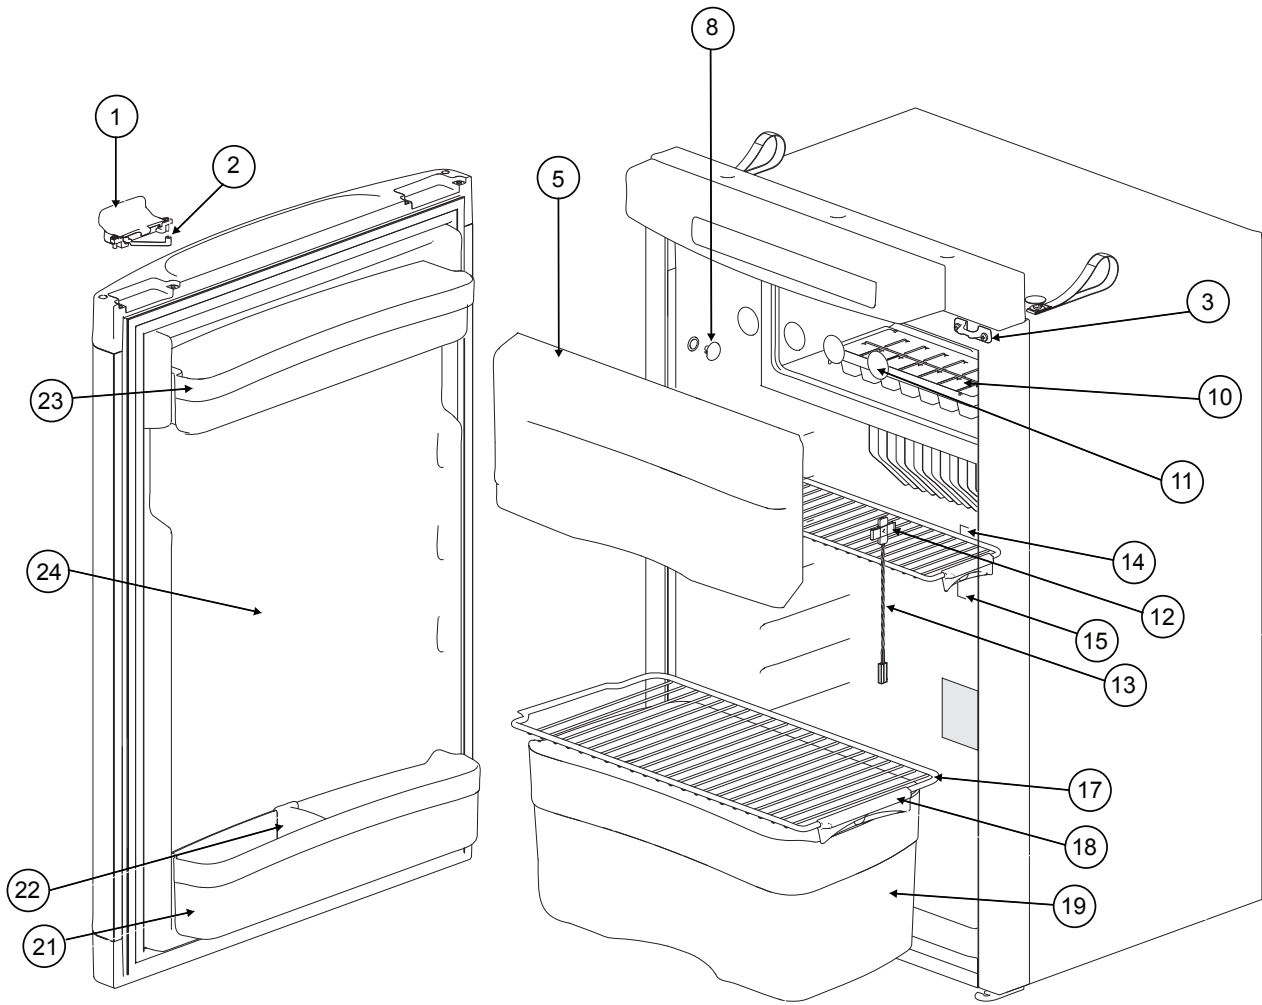

NOTE: ITEM #4 IS INCLUDED IN ALL KITS REFERENCED ABOVE.

NO LONGER AVAILABLE

CONTROL PANEL - N3141 MODEL

ART 02619

NO.	PART #	DESCRIPTION	N3141
1	691102	TECHNICAL PANEL FLAT (USE 639217)	X
	639217	KIT SERVICE CONTROL HOUSING REPLACEMENT	X
2	691104	HOUSING FLAT	X
3	691108	KIT- PCB LCD DM (USE 639219)	X
	639219	KIT SERVICE LCD DISPLAY REPLACEMENT	X
4	691110	STICKER LCD (USE 691452)	X
	691452	KIT CONTROL OVERLAY	X
		NO LONGER AVAILABLE	

CABINET AREA (FRONT VIEW) - N3104

Art02380A

CABINET AREA (FRONT VIEW) - N3104

NO.	PART #	DESCRIPTION	N3104
1	62698527	LATCH-BLACK	X
2	SPARE PART KIT	STORAGE STRAP	X
3		STRIKE PLATE-BLACK	X
5	690852	FREEZER DOOR	X
	636864	KIT SERVICE FREEZER DOOR REPLACEMENT	X
8	62362208	CAP (CONTAINS 2 CAPS)	X
10	61630422	ICE CUBE TRAY	X
11	62447908	CAP- FREEZER BOLT (CONTAINS 12 CAPS)	X
12	623059	FIN CLIP	X
13	623077	THERMISTOR	X
14	69086708	SHELF C	X
15	62362608	SHELF CLIP-SMALL	X
17	69086808	SHELF F	X
18	62362508	SHELF CLIP-LARGE	X
19	62698012	VEGETABLE BIN	X
20	62400127	LATCH BOTTOM	X
21	69082412	DOOR BIN-CURVED DEEP	X
22	62698912	BOTTLE RETAINER	X
23	69082312	DOOR BIN-CURVED SHALLOW	X
24	690152107R	DOOR ASSEMBLY	X
NS	69021727	KIT -TO CHANGE REFR DOOR SWING FROM LEFT HINGE TO RIGHT HINGE	X
NS	69021827	KIT -TO CHANGE REFR DOOR SWING FROM RIGHT HINGE TO LEFT HINGE	X
NS	635010	KIT- HINGE LH	X
NS	635011	KIT- HINGE RH	X