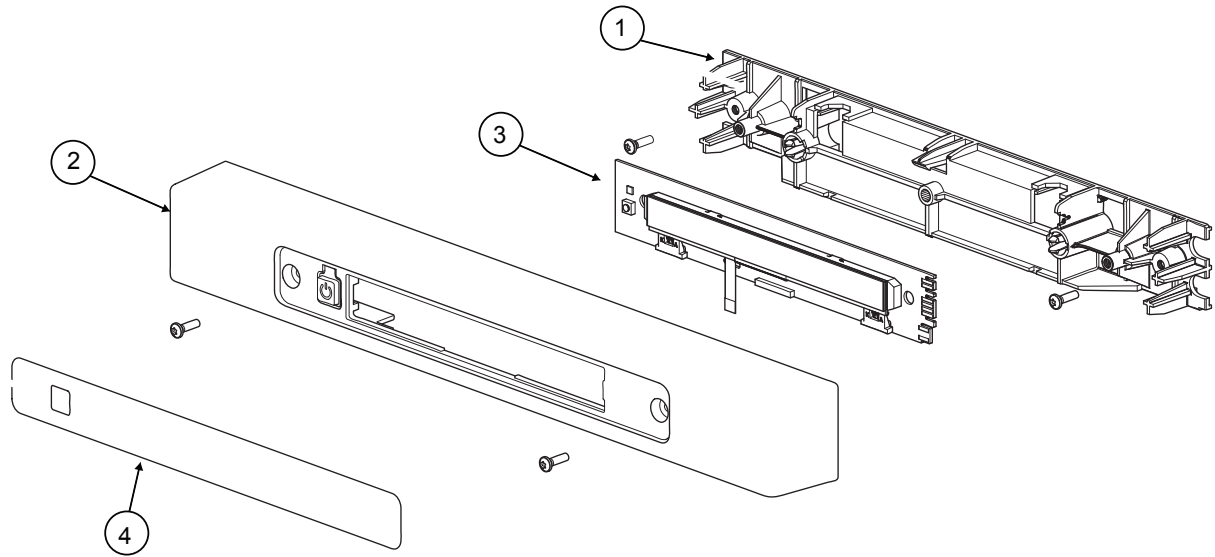

CONTROL PANEL - N3141 MODEL

ART 02619

NO.	PART #	DESCRIPTION	N3141
1	691102	TECHNICAL PANEL FLAT (USE 639217)	X
	639217	KIT SERVICE CONTROL HOUSING REPLACEMENT	X
2	691104	HOUSING FLAT	X
3	691108	KIT- PCB LCD DM (USE 639219)	X
	639219	KIT SERVICE LCD DISPLAY REPLACEMENT	X
4	691110	STICKER LCD (USE 691452)	X
	691452	KIT CONTROL OVERLAY	X
		NO LONGER AVAILABLE