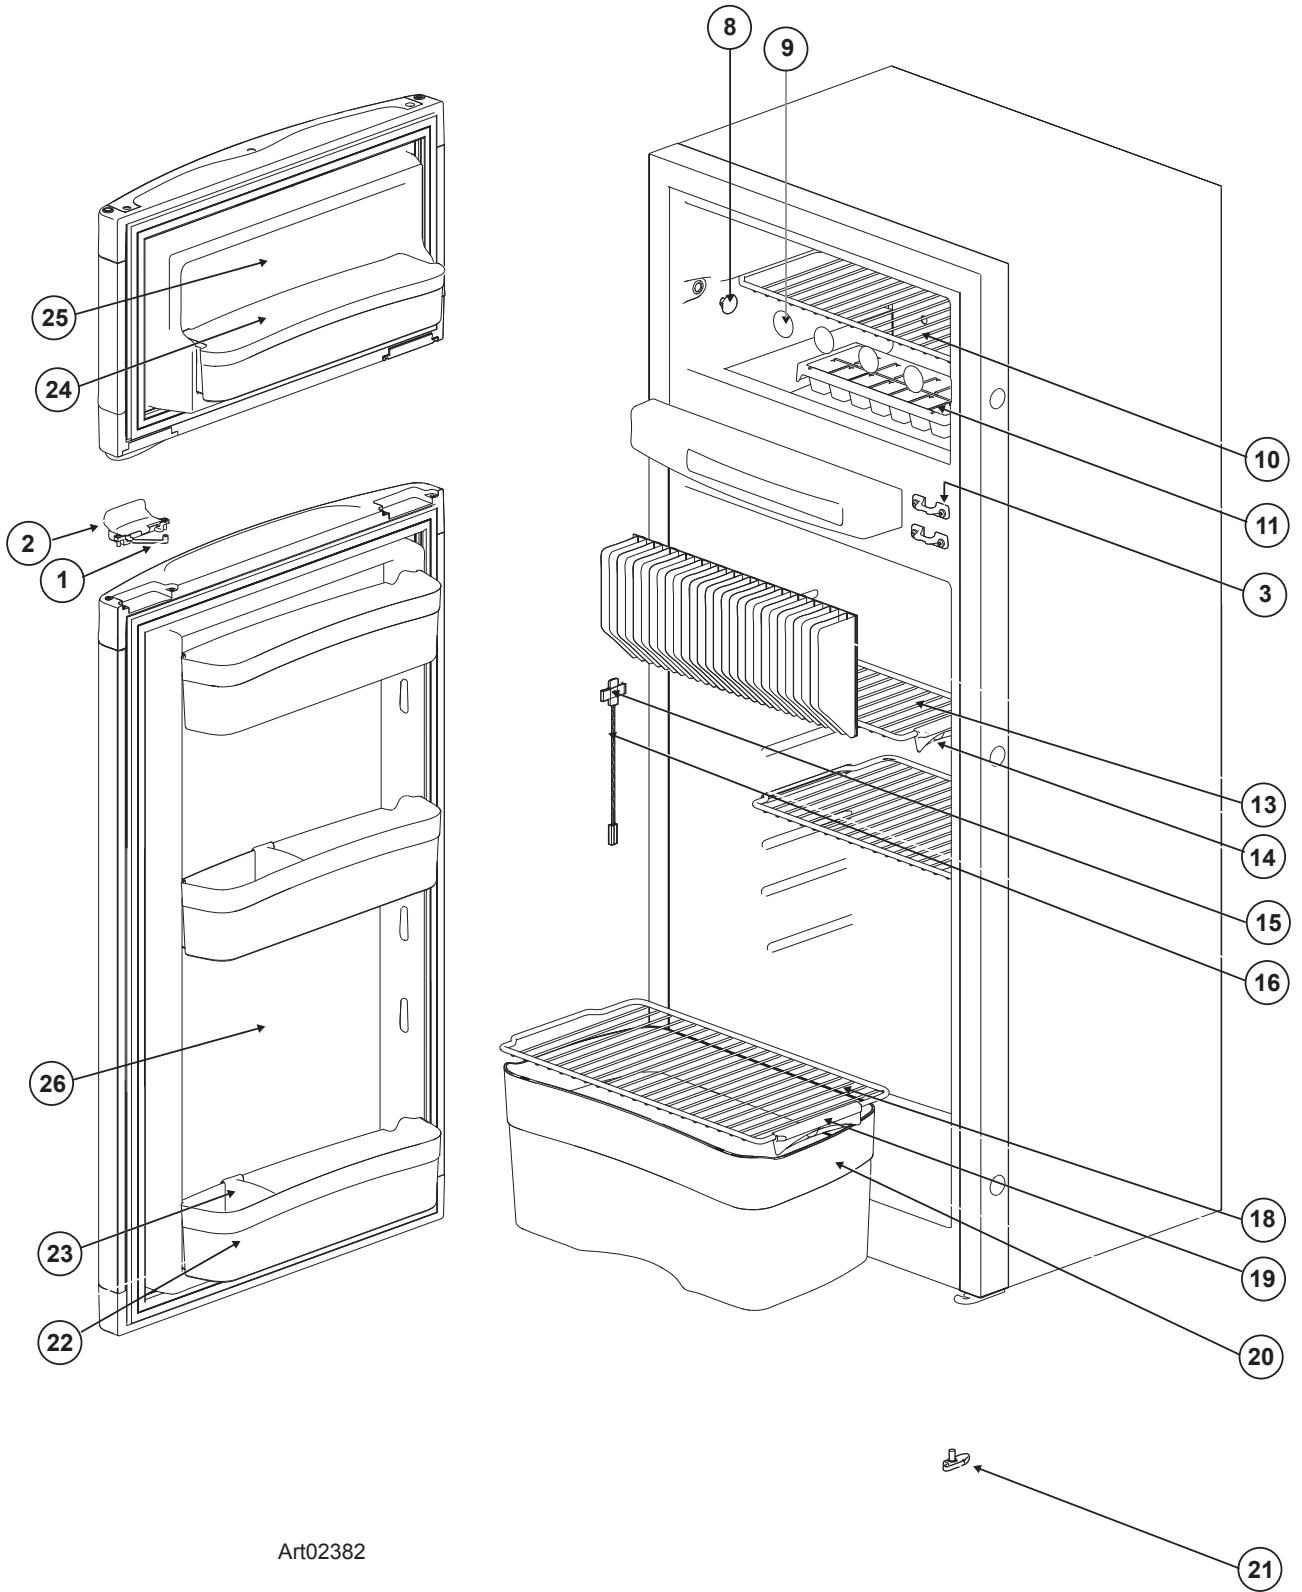

NS- NOT SHOWN

NO LONGER AVAILABLE

CABINET AREA (FRONT VIEW) - N3150

Art02382

CABINET AREA (FRONT VIEW) - N3150

NO.	PART #	DESCRIPTION	N3150
1	62698527	LATCH-BLACK	X
2	SPARE PART KIT	STORAGE STRAP	X
3		STRIKE PLATE-BLACK	X
8	62362208	CAP (CONTAINS 2 CAPS)	X
9	62447908	CAP-FREEZER BOLT (CONTAINS 12 CAPS)	X
10	69083608	SHELF FREEZER G	X
11	61630422	ICE CUBE TRAY	X
13	69085708	SHELF H	X
14	62362608	SHELF CLIP-SMALL	X
15	623059	FIN CLIP	X
16	623077	THERMISTOR	X
18	69085808	SHELF I	X
19	62362508	SHELF CLIP-LARGE	X
20	62698012	VEGETABLE BIN	X
21	62400127	LATCH BOTTOM	X
22	62697712	DOOR BIN-CURVED DEEP	X
23	62698912	BOTTLE RETAINER	X
24	62697612	DOOR BIN-CURVED SHALLOW	X
25	690154107R	DOOR ASSEMBLY-UPPER	X
26	690153107R	DOOR ASSEMBLY-LOWER	X
NS	69021527	KIT -TO CHANGE REFR DOOR SWING FROM LEFT HINGE TO RIGHT HINGE	X
NS	69021627	KIT -TO CHANGE REFR DOOR SWING FROM RIGHT HINGE TO LEFT HINGE	X
NS	635010	KIT- HINGE LH	X
NS	635011	KIT- HINGE RH	X