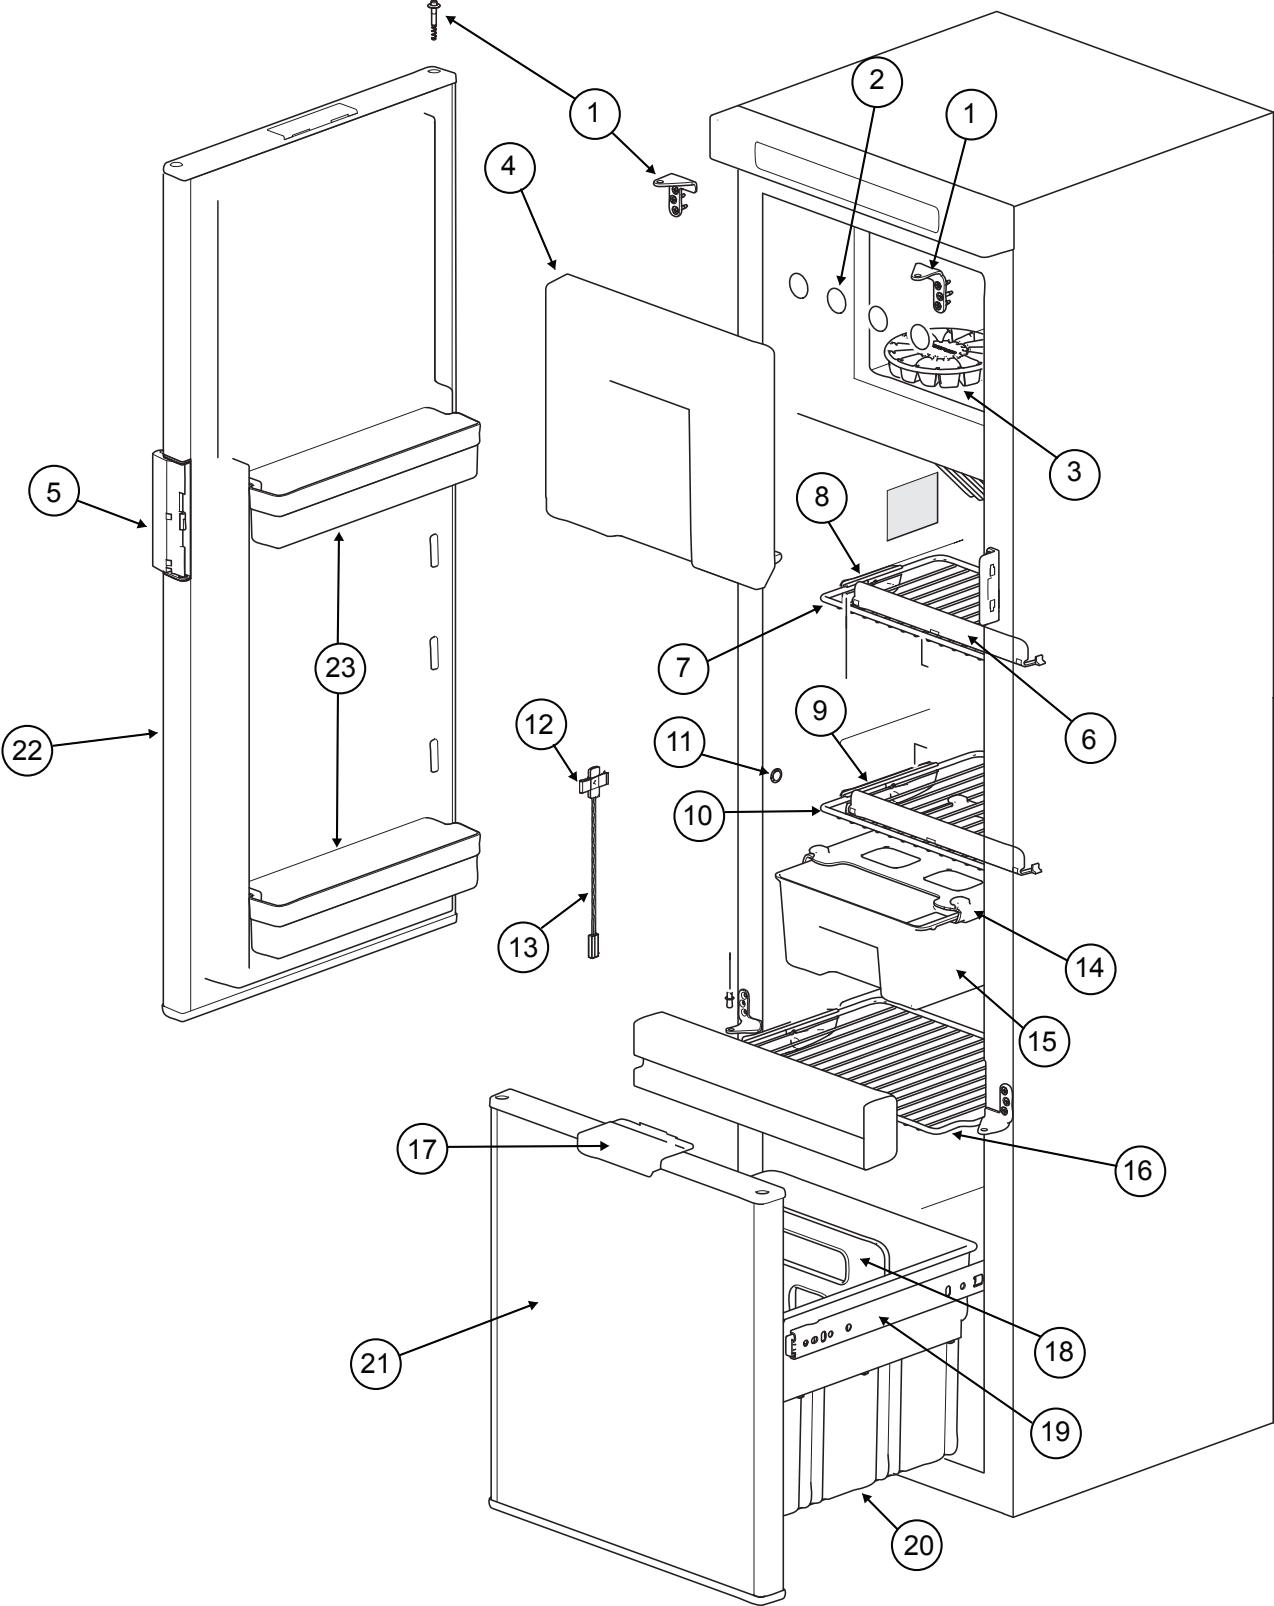

CABINET AREA (FRONT VIEW) - N3141

CABINET AREA (FRONT VIEW) - N3141

NO.	PART #	DESCRIPTION	N3141
1	691456	KIT- HINGE LH/RH	X
2	62447908	CAP FREEZER BOLT	X
3	61630422	ICE CUBE TRAY	X
4	691112	FREEZER DOOR ASSEMBLY (USE 639186)	X
	639186	KIT-SERVICE FREEZER DOOR REPLACEMENT	X
5	691113	KIT- DOOR HANDLE	X
6	691114	SHELF FOOD RETAINER	X
7	691115	SHELF (USE 691730)	X
	691730	SHELF	X
8	62362608	SHELF CLIP- SMALL	X
9	62362508	SHLEF CLIP- LARGE	X
10	691116	SHELF (USE 691731)	X
	691731	SHELF	X
11	62362208	CAP	X
12	623059	FIN CLIP	X
13	623077	THERMISTOR	X
14	691118	GUIDING COVER	X
15	691119	SLIDE OUT BOX	X
16	691117	SHELF (USE 691732)	X
	691732	SHELF	X
17	691287	DRAWER HANDLE	X
18	691120	DRAWER DIVIDER	X
19	691123	DRAWER GUIDES	X
20	691288	DRAWER BIN	X
21	690521	DRAWER DOOR	X
22	690519	CABINET DOOR	X
23	691121	DOOR BIN	X

NS - NOT SHOWN

NO LONGER AVAILABLE