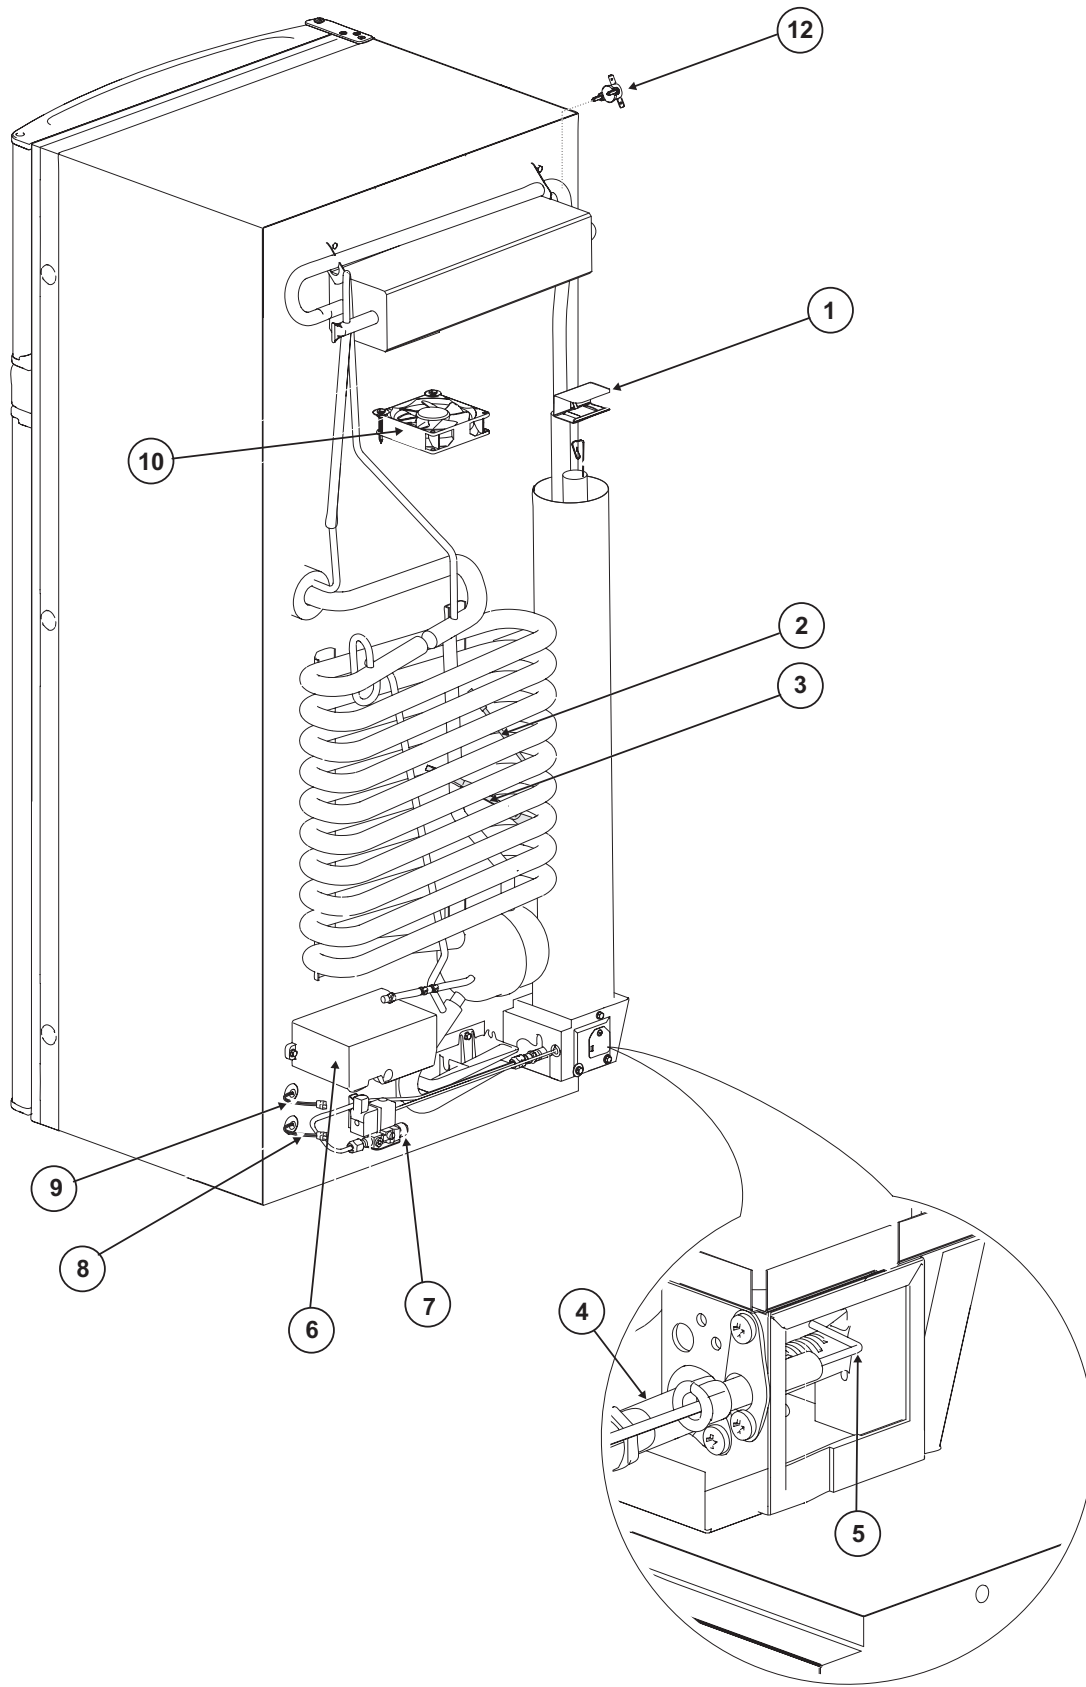

NS - NOT SHOWN

CABINET AREA (REAR VIEW) - N3150

Art02383

CABINET AREA (REAR VIEW) - N3150

NO.	PART #	DESCRIPTION	N3150
1	636865	HEAT CAP KIT	X
2	690874	HEATER-AC (USE 638215)	X
	638215	KIT-SERVICE HEATER REPLACEMENT	X
3	690875	HEATER-DC (USE 638216)	X
	638216	KIT-SERVICE HEATER REPLACEMENT	X
4	690876	BURNER ASSEMBLY (USE 638986)	X
	638986	KIT-SERVICE BURNER ASSY	X
5	690877	SPARK ELECTRODE (USE 636872)	X
	636872	KIT SERVICE SPARK ELECTRODE	X
6	690863	POWER CONTROL BOARD (USE 691449)	X
	691450	KIT- POWER CONTROL BOARD (SN E055S-E3655, E001T-E089T) (USE 691453)	X
	691453	KIT-DISPLAY BOARD/POWER BOARD	X
	691448	KIT-SERVICE POWER BOARD V3 (SN E090T AND ABOVE)	X
	691449	KIT-DISPLAY BOARD/POWER BOARD V1	X
	634639	POWER BOARD HOUSING COVER	X
7	690864	GAS VALVE (USE 636873)	X
	636873	KIT- SERVICE GAS VALVE	X
8	690853	THERMISTOR CABLE (CONNECTORS INCLUDED)	X
	690855	LOOSE CONNECTOR TEMP SENSE CABLE (POWER BOARD SIDE)	X
9	690854	COMMUNICATIONS CABLE (CONNECTORS INCLUDED) (USE 636875)	X
	690856	LOOSE CONNECTOR COMMUNICATIONS CABLE (POWER BOARD SIDE)	X
	636875	KIT-SERVICE COMMUNICATION CABLE	X
10	690865	FAN (USE 636876)	X
	636876	KIT FAN REPLACEMENT	X
12	690866	THERMOSTAT-DC FAN (USE 636877)	X
	636877	KIT-THERMOSTAT FAN REPLACEMENT	X
NS	690798	FAN CABLE	X
NS	691446	KIT-SERVICE-POWER CORD 120VAC	X