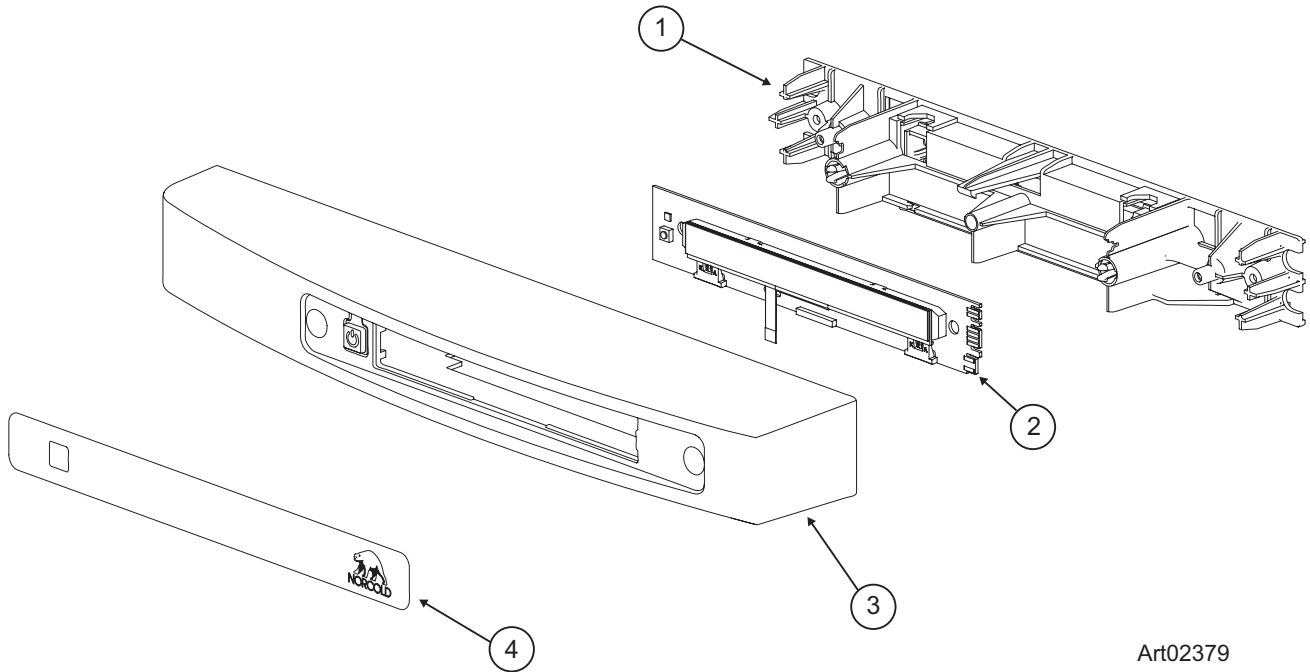

NORCOLD

PARTS LIST

N3104
N3150
N3141

PART NO. 635992
NORCOLD 9/29/2017

CONTROL PANEL - N3104 / N3150 MODELS

Art02379

NO.	PART #	DESCRIPTION	N3104	N3150
1	690869	DISPLAY BOARD MOUNTING BRACKET	X	X
2	690872	DISPLAY BOARD (SN E001N-E366N, E001P-E365P, E001R-E365R, E001S-E058S)	X	
	691451	KIT-LCD DISPLAY BOARD (SN E059S AND ABOVE) (USE 638233)	X	
	638233	KIT-SERVICE LCD DISPLAY BOARD (SN E059S AND ABOVE)	X	
	690872	DISPLAY BOARD (SN E001N-E366N, E001P-E365P, E001R-E365R, E001S-E054S)		X
	691451	KIT- LCD DISPLAY BOARD (SN E055S AND ABOVE) (USE 638233)		X
	638233	KIT-SERVICE LCD DISPLAY BOARD (SN E055S AND ABOVE)		X
3	69087027	HOUSING-CURVED LEFT (FOR LH HINGE) (SHOWN) (USE 636881)	X	X
	636881	KIT-SERVICE CURVED HOUSING LH	X	X
	69087127	HOUSING-CURVED RIGHT (FOR RH HINGE) (NOT SHOWN) (USE 638234)	X	X
	638234	KIT-SERVICE CURVED HOUSING RH	X	X
4	690873	CONTROL OVERLAY (SN E001N-E366N, E001P-E365P, E001R-E365R, E001S-E058S)	X	
	691452	KIT- CONTROL OVERLAY (SN E059S AND ABOVE)	X	
	690873	CONTROL OVERLAY (SN E001N-E366N, E001P-E365P, E001R-E365R, E001S-E054S)		X
	691452	KIT-CONTROL OVERLAY (SN E055S AND ABOVE)		X

NOTE: ITEM #4 IS INCLUDED IN ALL KITS REFERENCED ABOVE.

NO LONGER AVAILABLE

CONTROL PANEL - N3141 MODEL

ART 02619

NO.	PART #	DESCRIPTION	N3141
1	691102	TECHNICAL PANEL FLAT (USE 639217)	X
	639217	KIT SERVICE CONTROL HOUSING REPLACEMENT	X
2	691104	HOUSING FLAT	X
3	691108	KIT- PCB LCD DM (USE 639219)	X
	639219	KIT SERVICE LCD DISPLAY REPLACEMENT	X
4	691110	STICKER LCD (USE 691452)	X
	691452	KIT CONTROL OVERLAY	X
		NO LONGER AVAILABLE	